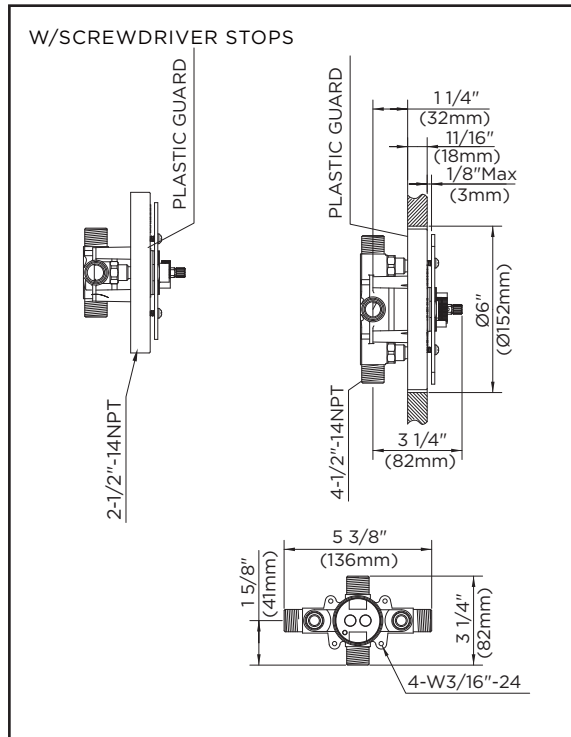

### Catalog Numbers:

- G9-092-LS** Shower Only Trim Kit, Less Showerhead, Chrome
- G9-092-LS-BN** Shower Only Trim Kit, Less Showerhead, Brushed Nickel
- G9-093-LS** Tub/Shower Trim Kit, Less Showerhead, Chrome
- G9-093-LS-BN** Tub/Shower Trim Kit, Less Showerhead, Brushed Nickel

### Suffixes Available:

None

Job Name	
Date	
Model Specified	
Quantity	
Customer	
Contractor	
Architect/engineer	

Gerber Toll Free Technical Support: 888-648-6466  
www.gerberonline.com

## GERBER PLUS VALVES

Critical Dimensions : Rough-in valve GS-315 (PK) (w/stops) & GS-313-PK (w/stops)

Critical Dimensions : Rough-in valve GS-314-PK (w/stops) & GS-317-PK (w/stops)