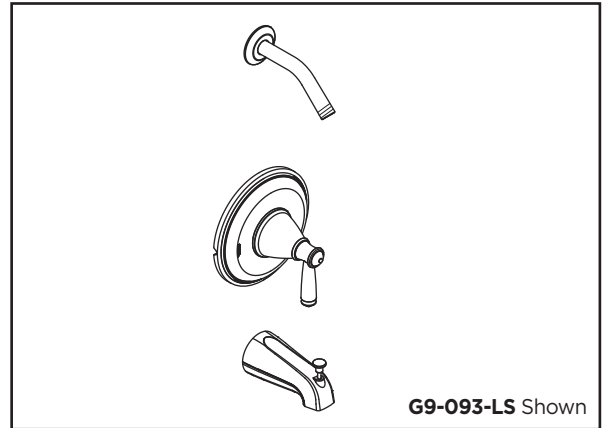

### Features:

- Traditional styling
- Chrome or brushed nickel finish available
- Fit on Gerber *PLUS*™ washerless valves GS-315 series and ceramic valves GH-301, GH-305
- Back to back capability
- Diverter tub spout in thread/slip combination
- 4 3/4" tub spout length
- Fully ADA compliant
- Limited lifetime warranty