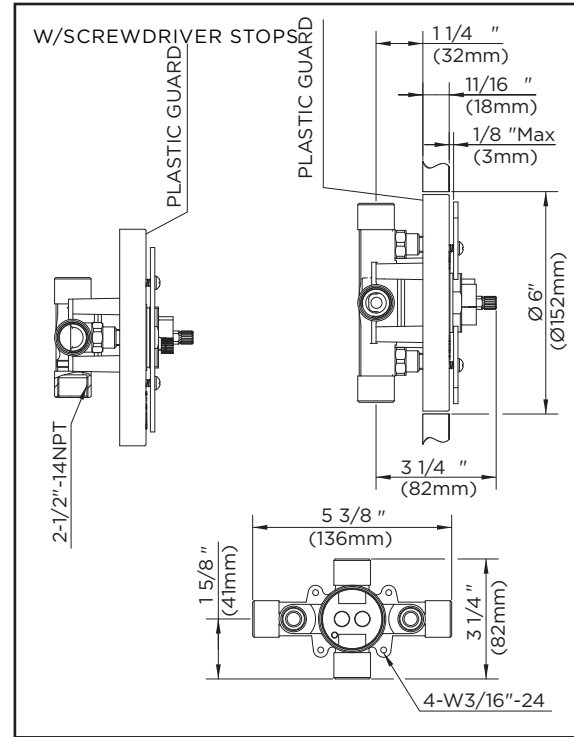

### Catalog Numbers:

- G9-092-LS** Shower Only Trim Kit, Less Showerhead, Chrome
- G9-092-LS-BN** Shower Only Trim Kit, Less Showerhead, Brushed Nickel
- G9-093-LS** Tub/Shower Trim Kit, Less Showerhead, Chrome
- G9-093-LS-BN** Tub/Shower Trim Kit, Less Showerhead, Brushed Nickel

### Suffixes Available:

None

Job Name	
Date	
Model Specified	
Quantity	
Customer	
Contractor	
Architect/engineer	

Gerber Toll Free Technical Support: 888-648-6466  
www.gerberonline.com

## GERBER PLUS VALVES

Critical Dimensions : Rough-in valve GS-315 (PK) (w/stops) & GS-313-PK (w/stops)

Critical Dimensions : Rough-in valve GS-314-PK (w/stops) & GS-317-PK (w/stops)