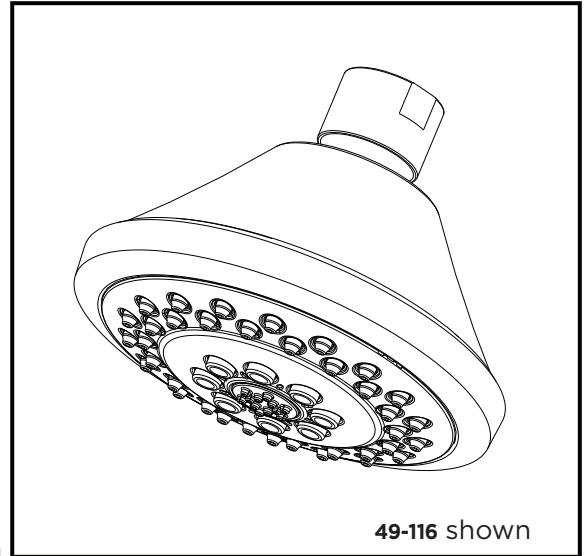

#### Features:

- 4" faceplate
- Easy-Glide™ selector ring
- Plastic construction with solid brass ball joint
- Multi function: wide, centerjet and aeration
- 2.0 gpm (7.5 L/min) / 1.75 gpm (6.6 L/min) maximum @ 80 psi
- Chrome, brushed nickel or oil rubbed bronze finish available
- Air Injection™ and Dual Valve™ technology
- Uses 20%-30% less water than a standard 2.5gpm showerhead