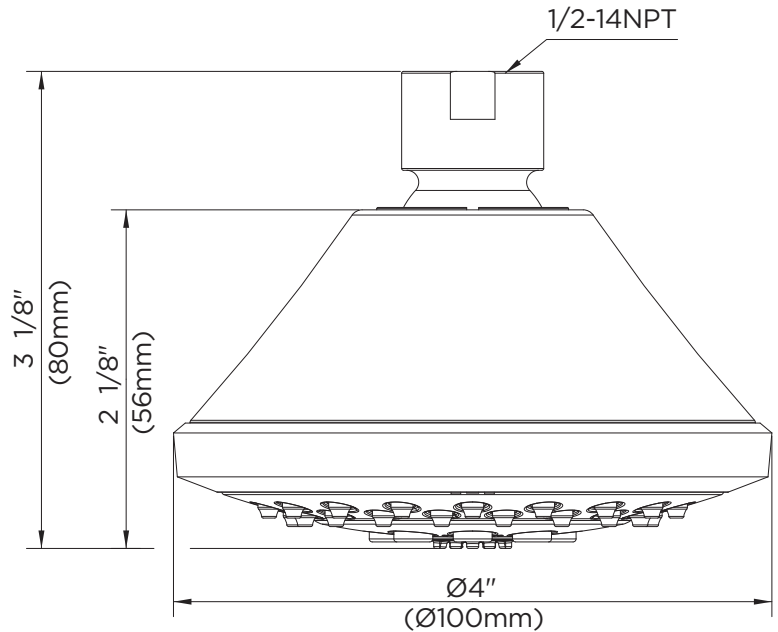

Catalog Numbers:

- **49-116** 2.0 gpm, Chrome
- **49-116-BN** 2.0 gpm, Brushed Nickel
- **49-116-RB** 2.0 gpm, Oil Rubbed Bronze
- **49-117** 1.75 gpm, Chrome
- **49-117-BN** 1.75 gpm, Brushed Nickel
- **49-117-RB** 1.75 gpm, Oil Rubbed Bronze