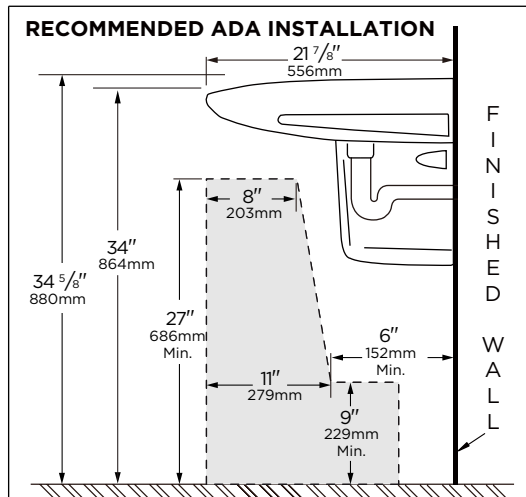

Features:

G0022474 / G0022478

<input type="checkbox"/> Combination	G0022474	G0022478
<input type="checkbox"/> Sink	G0012474	G0012478
<input type="checkbox"/> Pedestal	G0029832	G0029832

- Vitreous China
- Rear Overflow
- Wall Hung Lavatory shown with optional shroud
- Recessed self draining deck
- ADA compliant
- Hole Punched to fit on most standard carrier sizes
- Wall hanger is not included, designed for use with concealed arm carrier
- Faucet and Drain not included

G0022474 Shown

Technical Information:

Combination	G0022474	G0022478
Configuration	4" Centers	8" Centers
Height	15 1/2"	
Width	21 1/4"	
Depth	21 7/8"	
Inside Basin Dimension	15 3/4" x 14 3/8"	
Shipping weight Sink	39.7 lbs	
Shipping weight Pedestal	12 lbs	

NOTES: All dimensions are in inches and millimeters. Illustrations may not be drawn to scale.

IMPORTANT: Dimensions of fixtures are nominal and may vary within the range of tolerances established by ASME standard A 112.19.2