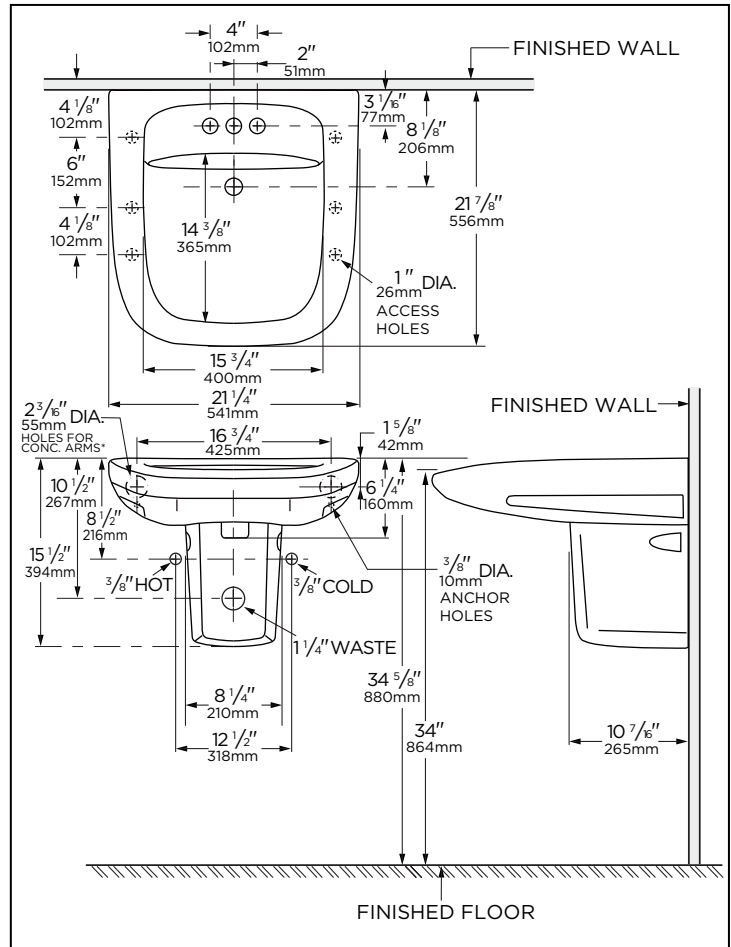

Features:

G0022474 / G0022478

<input type="checkbox"/> Combination	G0022474	G0022478
<input type="checkbox"/> Sink	G0012474	G0012478
<input type="checkbox"/> Pedestal	G0029832	G0029832

- Vitreous China
- Rear Overflow
- Wall Hung Lavatory shown with optional shroud
- Recessed self draining deck
- ADA compliant
- Hole Punched to fit on most standard carrier sizes
- Wall hanger is not included, designed for use with concealed arm carrier
- Faucet and Drain not included

G0022474 Shown

Technical Information:

Combination	G0022474	G0022478
Configuration	4" Centers	8" Centers
Height	15 1/2"	
Width	21 1/4"	
Depth	21 7/8"	
Inside Basin Dimension	15 3/4" x 14 3/8"	
Shipping weight Sink	39.7 lbs	
Shipping weight Pedestal	12 lbs	

NOTES: All dimensions are in inches and millimeters. Illustrations may not be drawn to scale.

IMPORTANT: Dimensions of fixtures are nominal and may vary within the range of tolerances established by ASME standard A 112.19.2