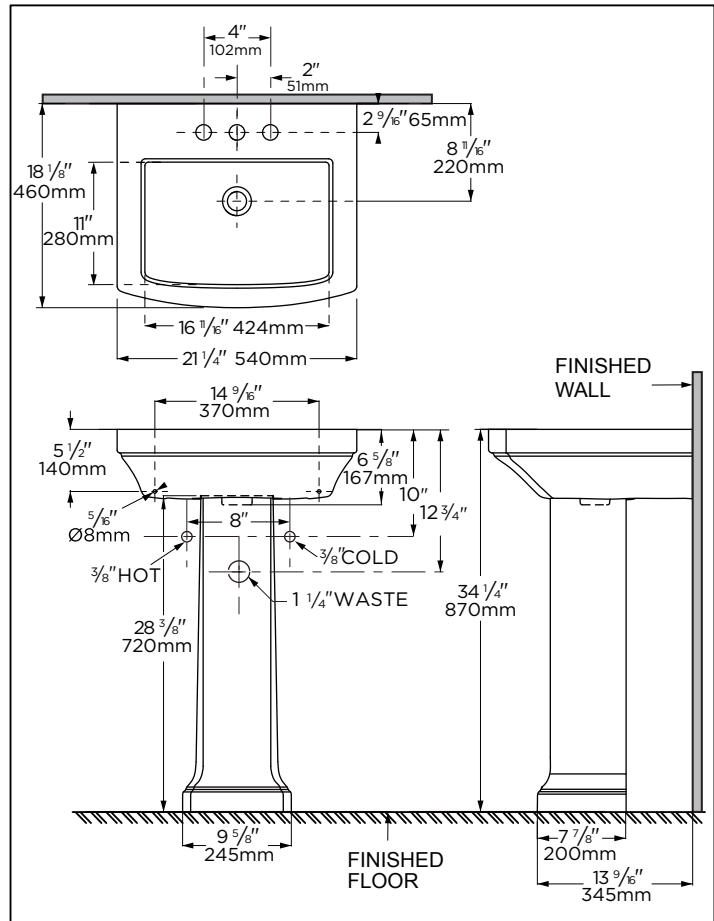

G0023505 Shown

Technical Information:

Combination	G0023502	G0023505	G0023509
Configuration	Single Hole	4" Centers	8" Centers
Height		34 1/4"	
Width		21 1/4"	
Depth		18 1/8"	
Inside Basin Dimension		16 1/8" x 11"	
Shipping weight Sink		38 lbs	
Shipping weight Pedestal		32 lbs	

NOTES: All dimensions are in inches and millimeter. Illustrations may not be drawn to scale.

IMPORTANT:

Dimensions of fixtures are nominal and may vary within the range of tolerances established by ASME standard A 112.19.2