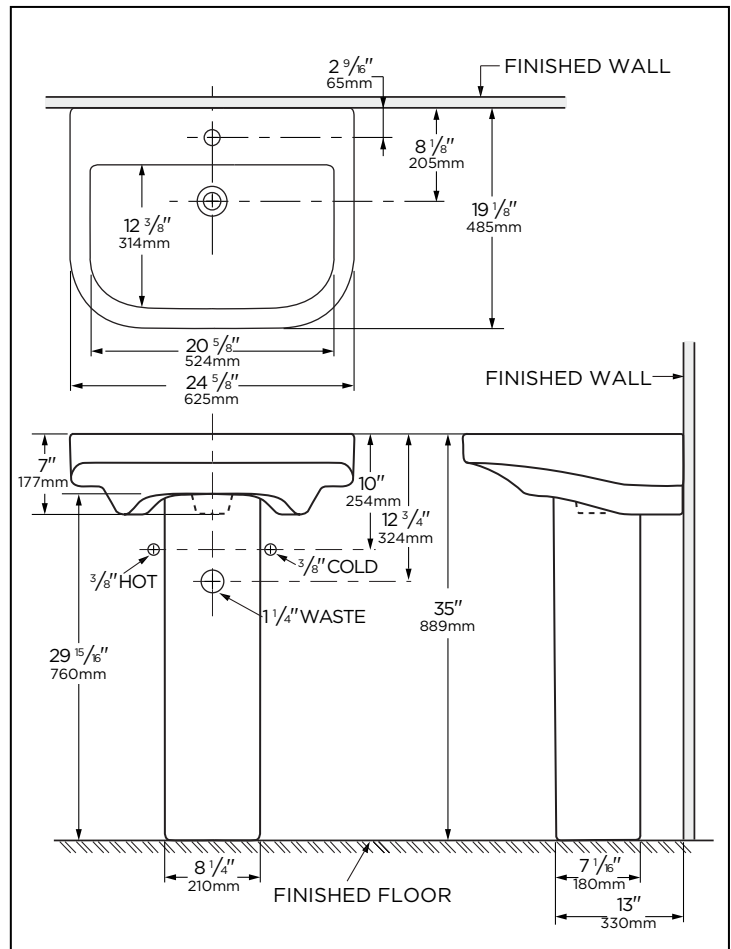

G0022592 Shown

**Technical Information:**

Combination	G0022592	G0022599
Configuration	Single Hole	8" Centers
Height	35"	
Width	24 5/8"	
Depth	19 1/8"	
Inside Basin Dimension	20 5/8" x 12 3/8"	
Shipping weight Sink	46.1 lbs	
Shipping weight Pedestal	28.2 lbs	

**NOTES:** All dimensions are in inches and millimeters. Illustrations may not be drawn to scale.

**IMPORTANT:**

Dimensions of fixtures are nominal and may vary within the range of tolerances established by ASME standard A 112.19.2