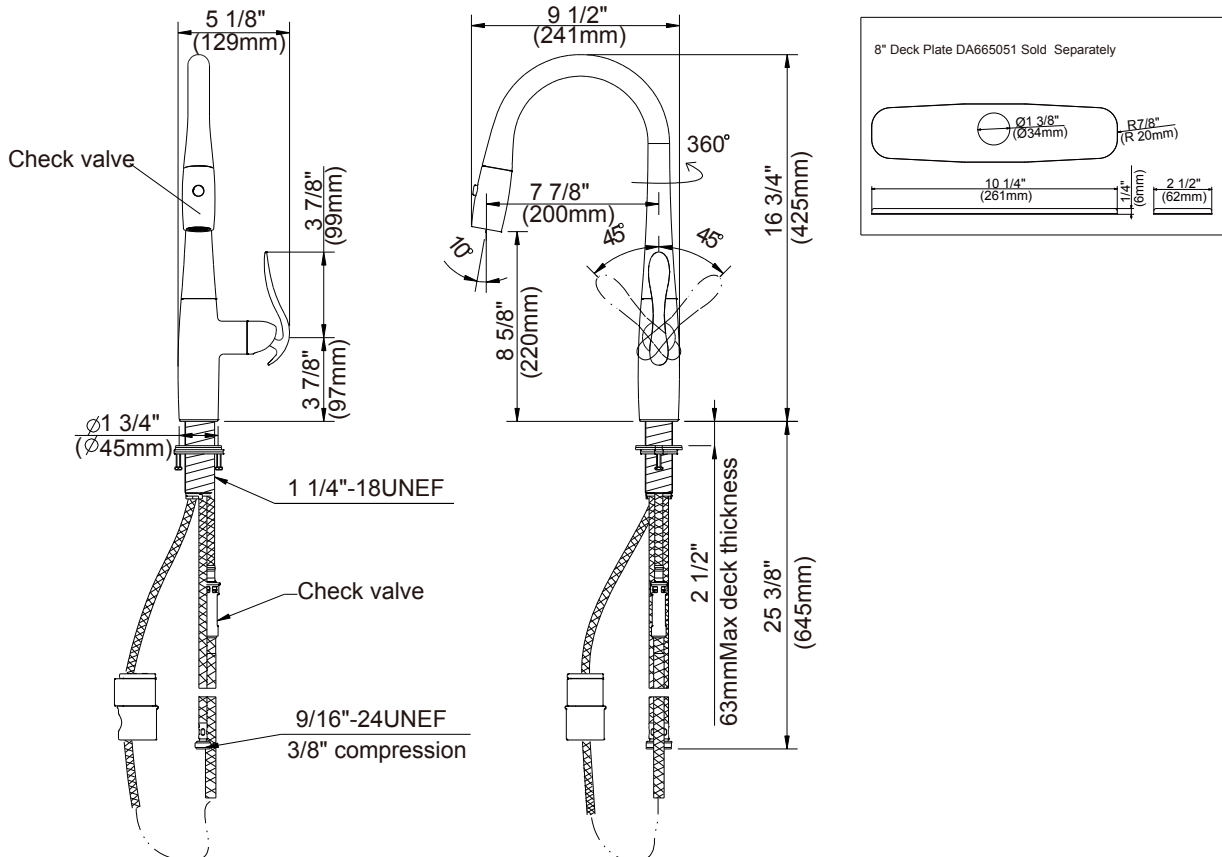

WARRANTY

Danze products are covered by a manufacturer's lifetime limited warranty for manufacturing defects.