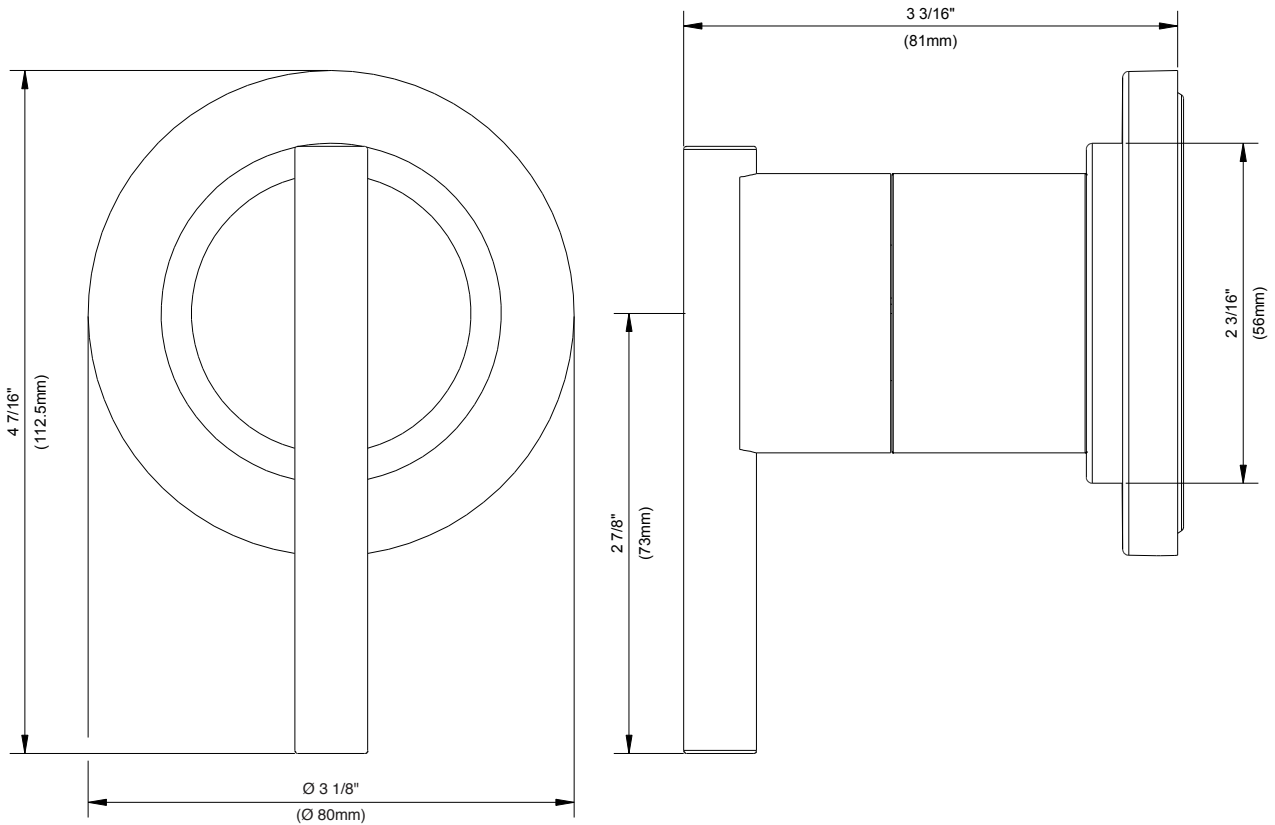

Standards & Certifications

Submittal Information:

Name: _____
Location: _____

Contractor: _____
Contact #: _____