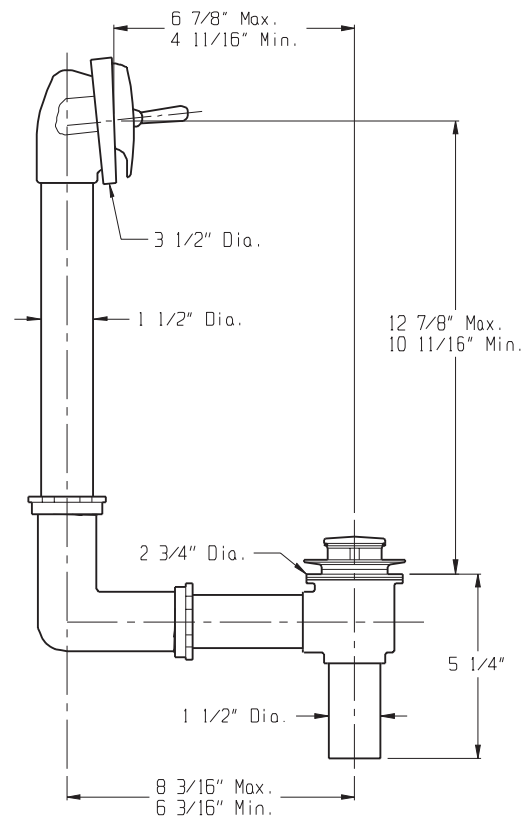

GERBER

41-801 Series Pop-up Bath Drains (Drain in shoe)

Features:

- Fits most tubs 14" to 16" high
- 1-1/2" brass tubing in 17 and 20 Gauges
- Patented adjustable self-retaining rubber head gasket
- Patented pre-adjustable linkage
- Cast brass pop-up and shoe plug
- Heavy duty, highly polished face plate
- Extra long plunger stroke
- Patented Heavy duty cast red brass head, tee and shoe
- Cast red brass coupling nuts supplied with 17 Gauge Tubing
- Plated zinc coupling nuts supplied with 20 Gauge tubing
- Partially assembled in carton
- Compartmentalized packaging
- Available in Chrome, Polished Brass, White, Biscuit and Brushed Nickel

Technical Specifications:

- IAPMO/cUPC

Catalog Numbers:

- 41-801** 17 Gauge (Chrome), Brass Nuts
- 41-806** 20 Gauge (Chrome), Plated Zinc Nuts
- 41-806-91** 20 Gauge (Chrome), Brass Nuts
- 81-727** 17 Gauge (Polished Brass), Brass Nuts
- A1-721** 17 Gauge (Biscuit), Brass Nuts
- N1-801** 17 Gauge (Brushed Nickel), Brass Nuts
- W1-721** 17 Gauge (White), Brass Nuts

Suffixes Available:

- 91 Brass Nuts in Place of Brass-Plated Nuts (Std On 17 Ga)

Job Name	
Date	
Model Specified	
Quantity	
Customer	
Contractor	
Architect/engineer	

Gerber Toll Free Technical Support: 888-648-6466
www.gerberonline.com