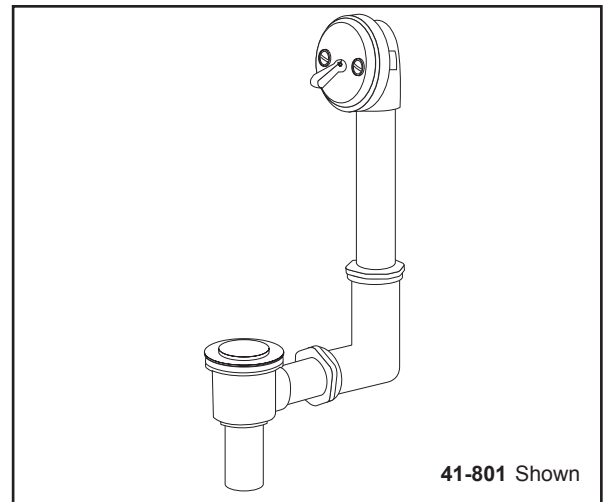

GERBER

41-801 Series Pop-up Bath Drains (Drain in shoe)

Features:

- Fits most tubs 14" to 16" high
- 1-1/2" brass tubing in 17 and 20 Gauges
- Patented adjustable self-retaining rubber head gasket
- Patented pre-adjustable linkage
- Cast brass pop-up and shoe plug
- Heavy duty, highly polished face plate
- Extra long plunger stroke
- Patented Heavy duty cast red brass head, tee and shoe
- Cast red brass coupling nuts supplied with 17 Gauge Tubing
- Plated zinc coupling nuts supplied with 20 Gauge tubing
- Partially assembled in carton
- Compartmentalized packaging
- Available in Chrome, Polished Brass, White, Biscuit and Brushed Nickel

Technical Specifications:

- IAPMO/cUPC

Catalog Numbers:

- **41-801** 17 Gauge (Chrome), Brass Nuts
- **41-806** 20 Gauge (Chrome), Plated Zinc Nuts
- **41-806-91** 20 Gauge (Chrome), Brass Nuts
- **81-727** 17 Gauge (Polished Brass), Brass Nuts
- **A1-721** 17 Gauge (Biscuit), Brass Nuts
- **N1-801** 17 Gauge (Brushed Nickel), Brass Nuts
- **W1-721** 17 Gauge (White), Brass Nuts

Suffixes Available:

- -91 Brass Nuts in Place of Brass-Plated Nuts (Std On 17 Ga)

Job Name	
Date	
Model Specified	
Quantity	
Customer	
Contractor	
Architect/engineer	

Gerber Toll Free Technical Support: 888-648-6466
www.gerberonline.com