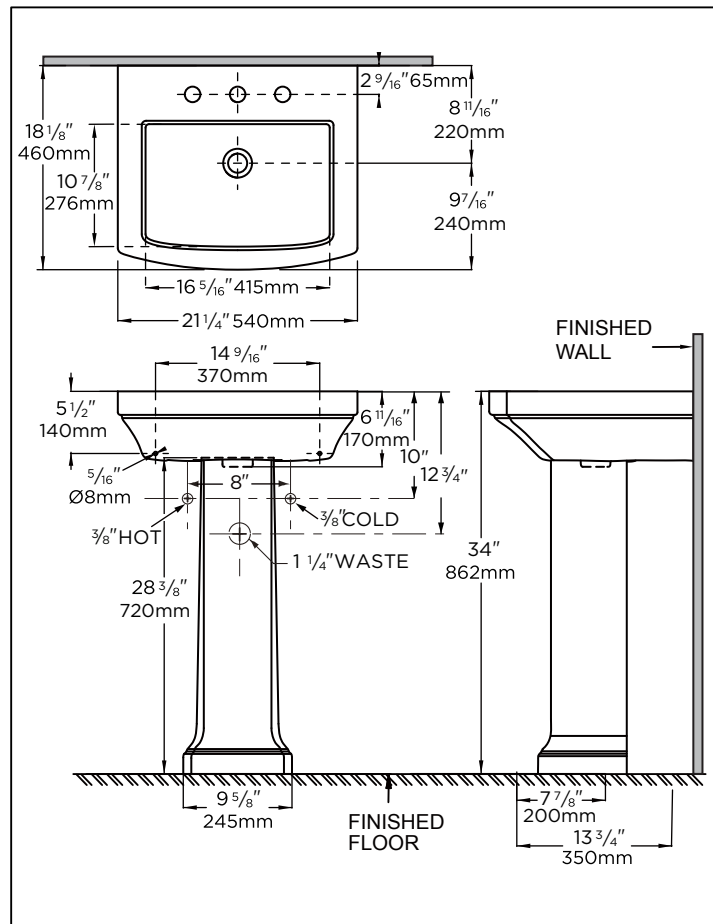

GERBER

www.gerberonline.com

Hinsdale™ Petite Lavatory and Pedestal Combination

Features:

□ 23-502/23-505/23-509

- Vitreous china
- Contemporary design compliments our Hinsdale™ toilet
- Petite size lavatory to maximize bathroom space
- Rear overflow
- 21-1/4" x 18-1/8" Pedsetal Lavatory
- Available in Single Hole, 4" CC and 8" CC configuration
- Arced rectangular shape basin
- Rear-oriented drain hole location
- Wall hanger included (99-161)

Technical Information:

Included Components:

□ Combination	23-502	23-505	23-509
□ Lavatory	13-502	13-505	13-509
□ Pedestal	29-831	29-831	29-831

Fixtures:

Models	23-502	23-505	23-509
Configuration	1 hole	4" centers	8" centers
Height	34"	34"	34"
Width	21 1/4"	21 1/4"	21 1/4"
Depth	18 1/8"	18 1/8"	18 1/8"
Product Weight	62lbs	62lbs	62lbs

Available Colors:

- White

Warranty:

- 10 Year Manufacturers Warranty

NOTES: All dimensions are in inches. Illustrations may not be drawn to scale.
 * Dimensions shown for locations of supply lines and "P" trap are suggested.

IMPORTANT: Dimensions of fixtures are nominal and may vary within the range of tolerances established by ASME standard A 112.19.2
PLUMBERS NOTE: Provide suitable reinforcement for all wall supports