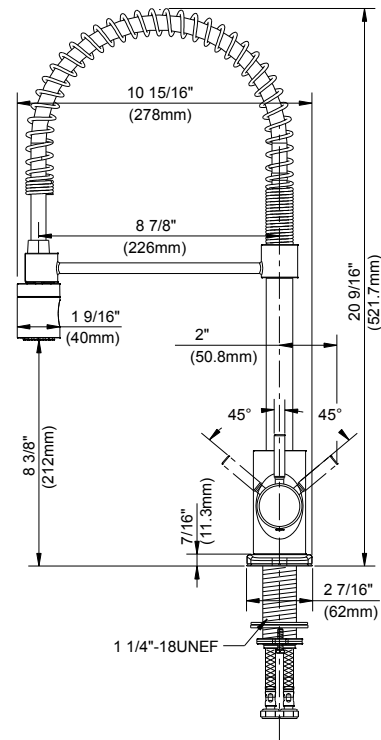

Standards & Certifications

Submittal Information:

Name: _____
Location: _____

Contractor: _____
Contact #: _____