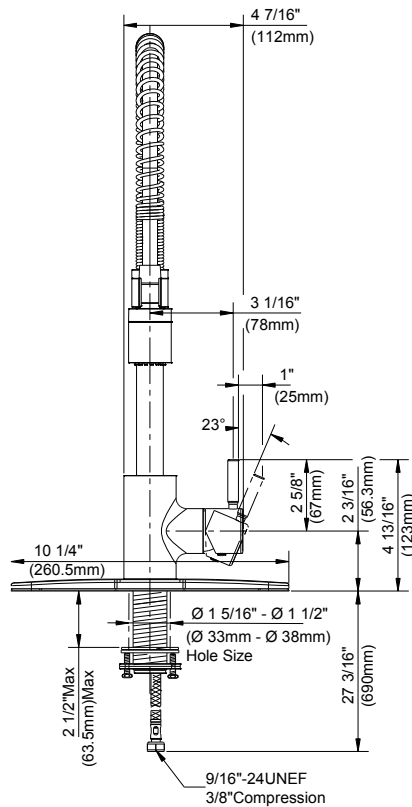

Standards & Certifications

Submittal Information:

Name: _____
Location: _____

Contractor: _____
Contact #: _____