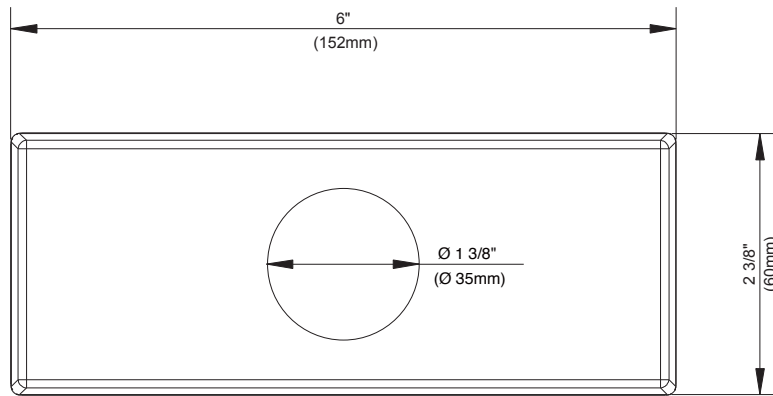

4" Deck Plates for Lavatory & Bar Faucets

SPECIFICATIONS

Features/Benefits

- For Single Hole Mount Faucets
- Covers Mounting Holes for Most 4" Centerset Vanities or for Remodeling

Available Color/Finishes

Color tiles intended for reference only.

Color	Code	Description
		Chrome
	BN	Brushed Nickel
	BS	Satin Black
	BB	Brushed Bronze -only DA667229

DA667229

Submittal Information:

Name: _____ Contractor: _____
Location: _____ Contact #: _____