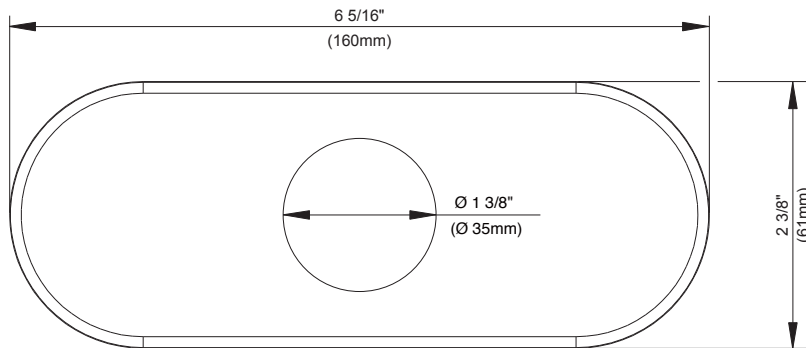

Submittal Information:

Name: _____ Contractor: _____
Location: _____ Contact #: _____