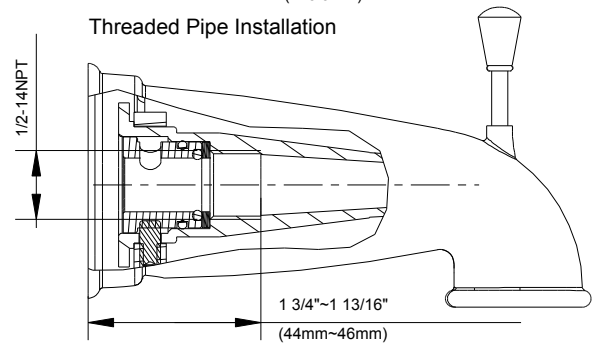

SPECIFICATIONS

Features/Benefits

- Fits 1/2" Copper or 1/2" IPS Stub Out Nipple
- Diverter on Tub Spout
- 5 7/8" Spout Length
- All Polymer Body

Available Color/Finishes

Color	Description
	Chrome
Please see danze.com or current price list for available finishes.	
Finish is defined by additional suffix.	