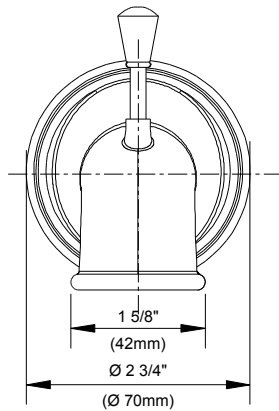

SPECIFICATIONS

Features/Benefits

- Fits 1/2" Copper or 1/2" IPS Stub Out Nipple
- Diverter on Tub Spout
- 5 7/8" Spout Length
- All Polymer Body

Available Color/Finishes

Color	Description
	Chrome
Please see danze.com or current price list for available finishes.	
Finish is defined by additional suffix.	