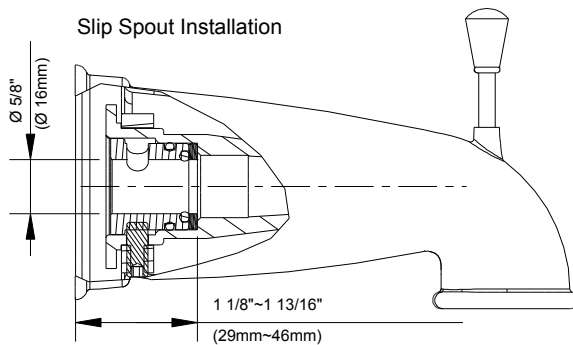

SPECIFICATIONS

Features/Benefits

- Fits 1/2" Copper or 1/2" IPS Stub Out Nipple
- Diverter on Tub Spout
- 5 7/8" Spout Length
- All Polymer Body

Available Color/Finishes

Color	Description
	Chrome
Please see danze.com or current price list for available finishes.	
Finish is defined by additional suffix.	