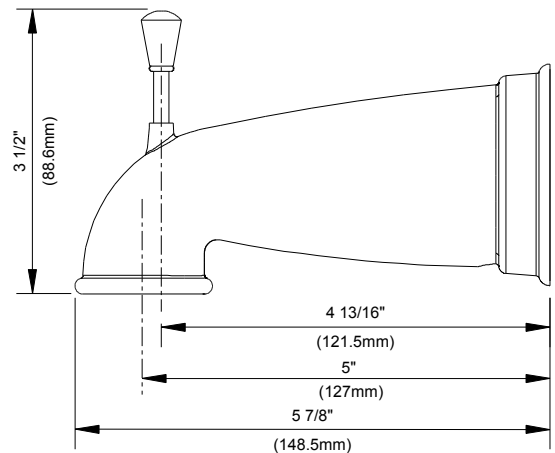

SPECIFICATIONS

Features/Benefits

- Fits 1/2" Copper or 1/2" IPS Stub Out Nipple
- Diverter on Tub Spout
- 5 7/8" Spout Length
- All Polymer Body

Available Color/Finishes

Color	Description
	Chrome
Please see danze.com or current price list for available finishes.	
Finish is defined by additional suffix.	