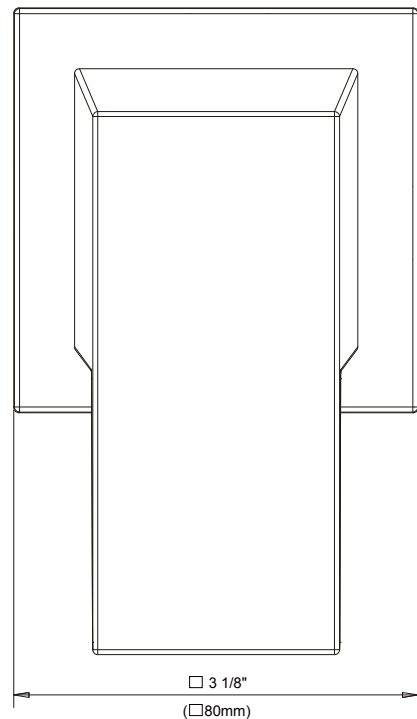

Standards & Certifications

Submittal Information:

Name: _____
Location: _____

Contractor: _____
Contact #: _____