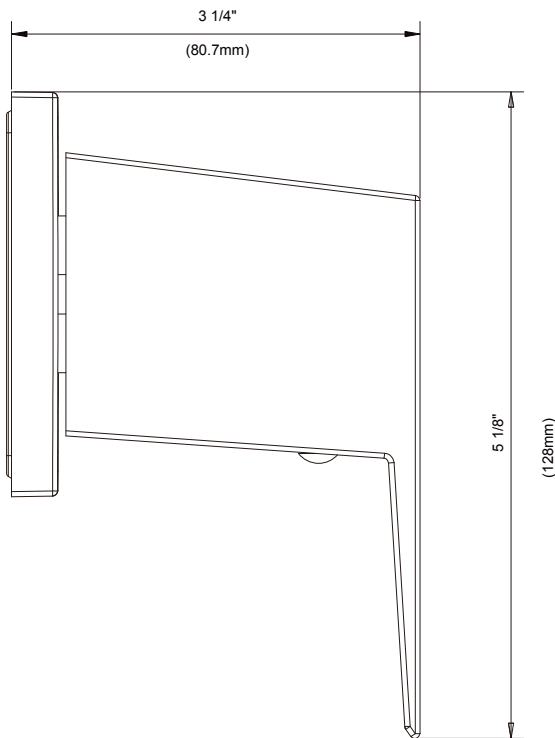

Standards & Certifications

Submittal Information:

Name: _____
Location: _____

Contractor: _____
Contact #: _____