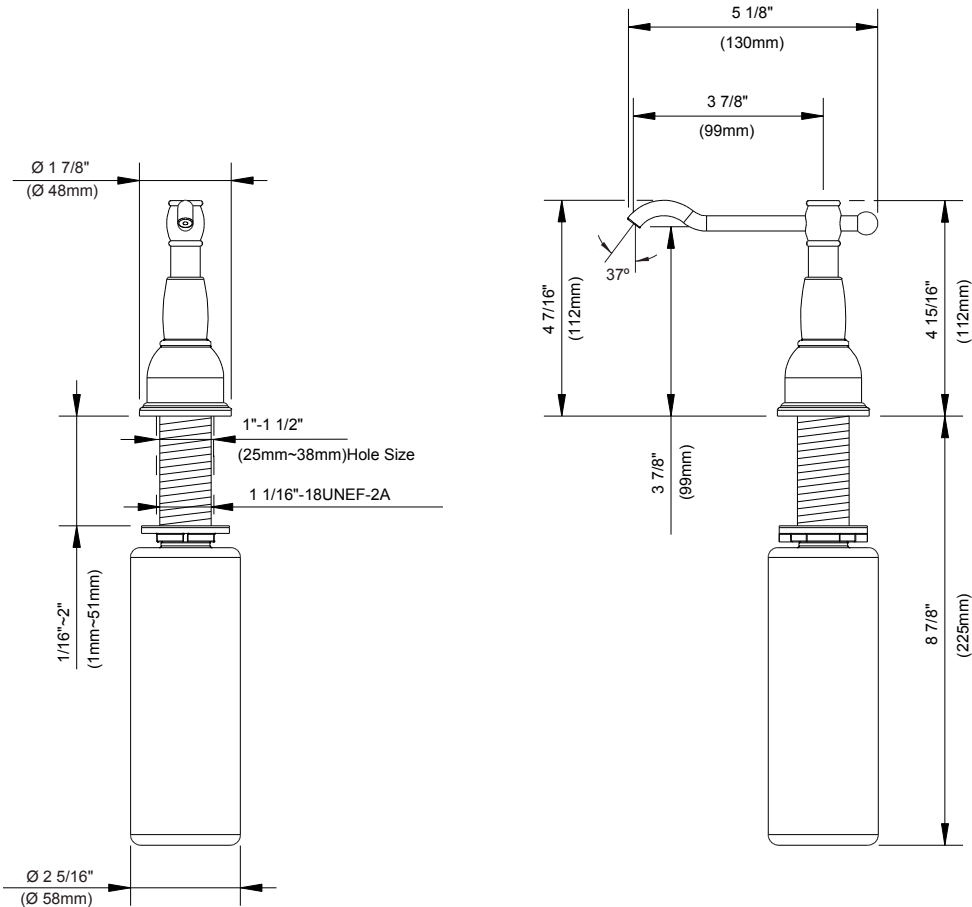

SPECIFICATIONS

Features/Benefits

- Coordinates with Opulence® Collection
- Up to 2" Deck Thickness
- Ideal for Soap or Lotion in the Bath or Kitchen

Available Color/Finishes

Color	Description
	Chrome

Please see gerberonline.com or current price list for available finishes. Finish is defined by additional suffix.