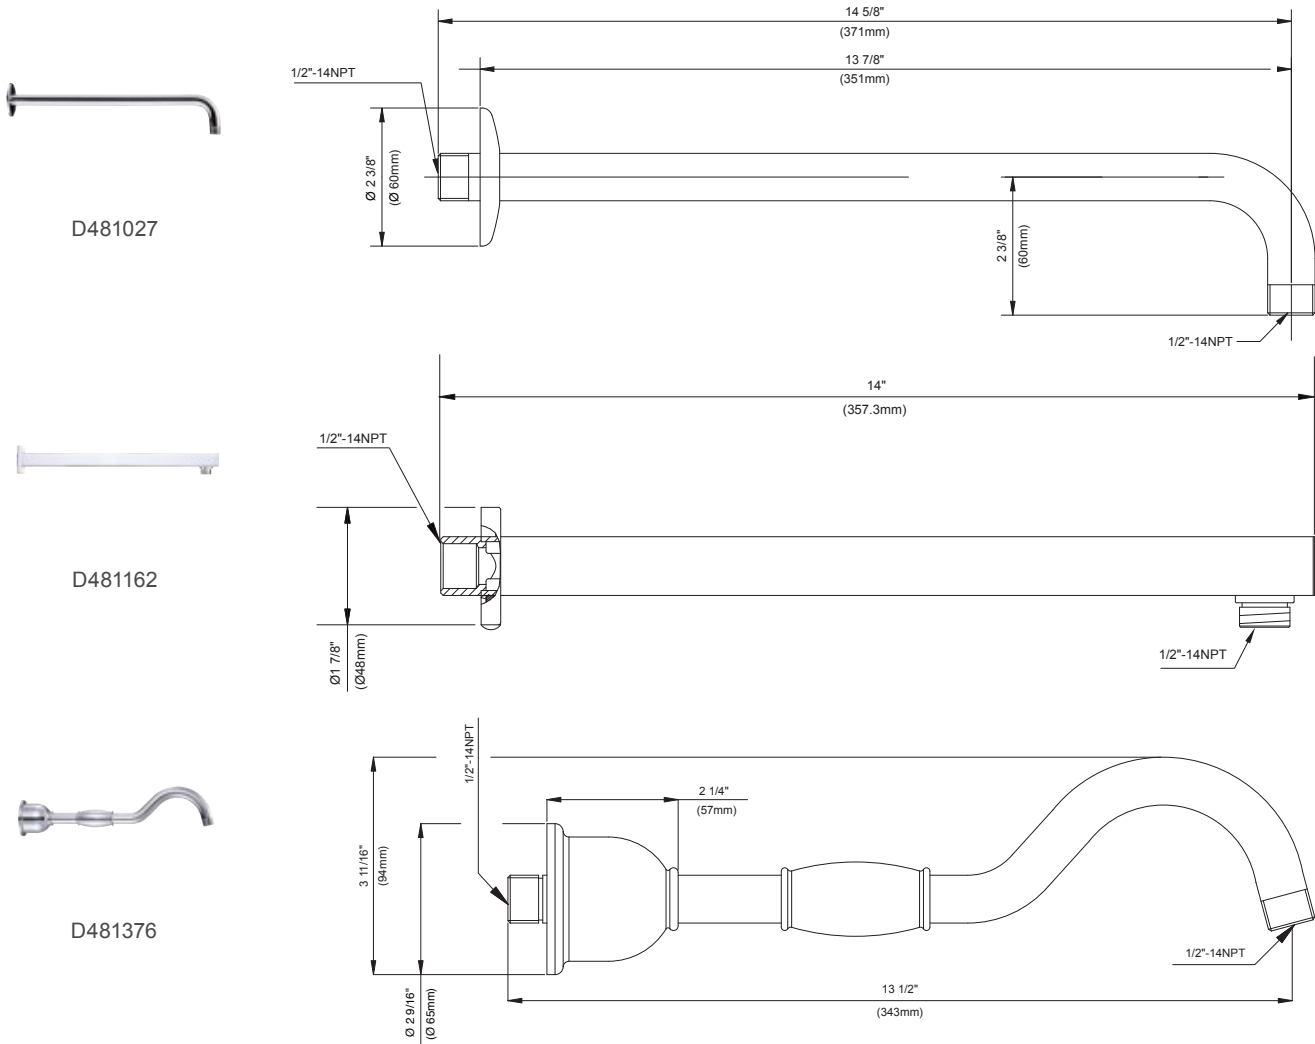

SPECIFICATIONS

Features/Benefits

- D481027 - 15" Right Angle Shower Arm with Escutcheon
- D481162 - Mid-Town® 12.5" Shower Arm with Escutcheon
- D481376 - 12" Shower Arm with Escutcheon
- All Extension Shower Arms Increase the Range of the Showerhead
- All Metal Construction

Available Color/Finishes

Color	Description
-------	-------------

	Chrome
---	--------

Please see gerberonline.com or current price list for available finishes. Finish is defined by additional suffix.

Submittal Information: