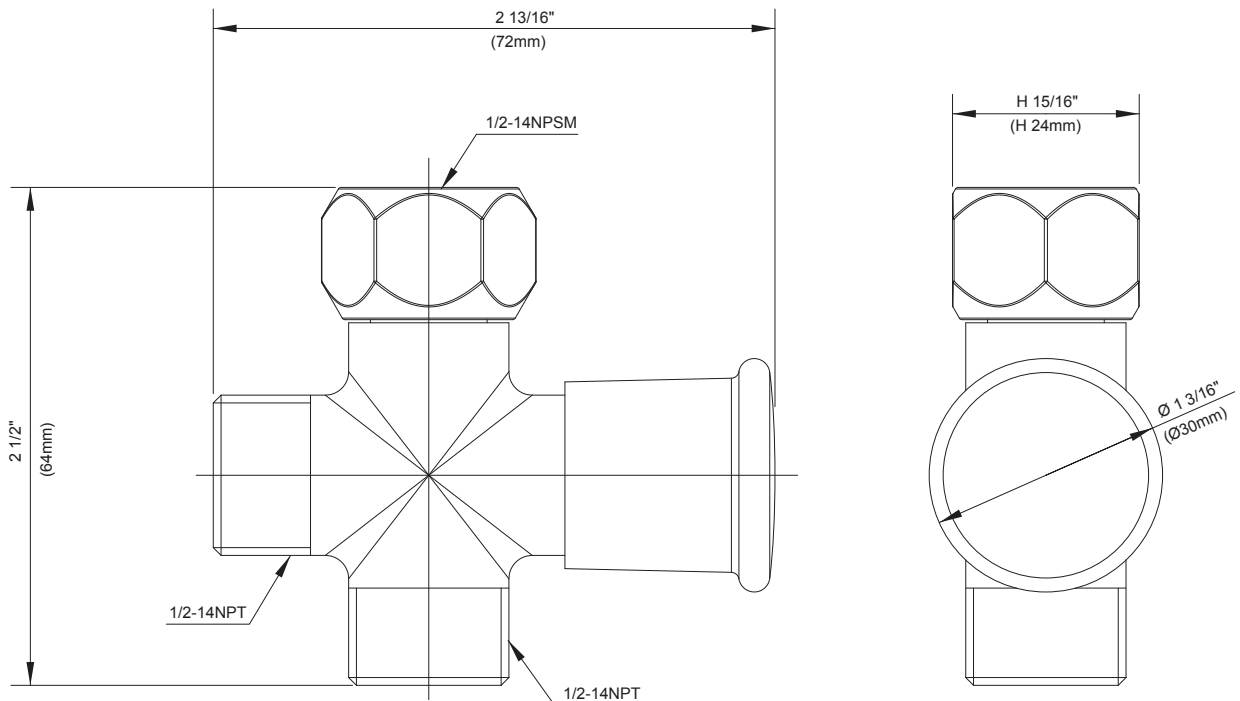

Standards & Certifications

Submittal Information:

Name: _____ Contractor: _____
Location: _____ Contact #: _____