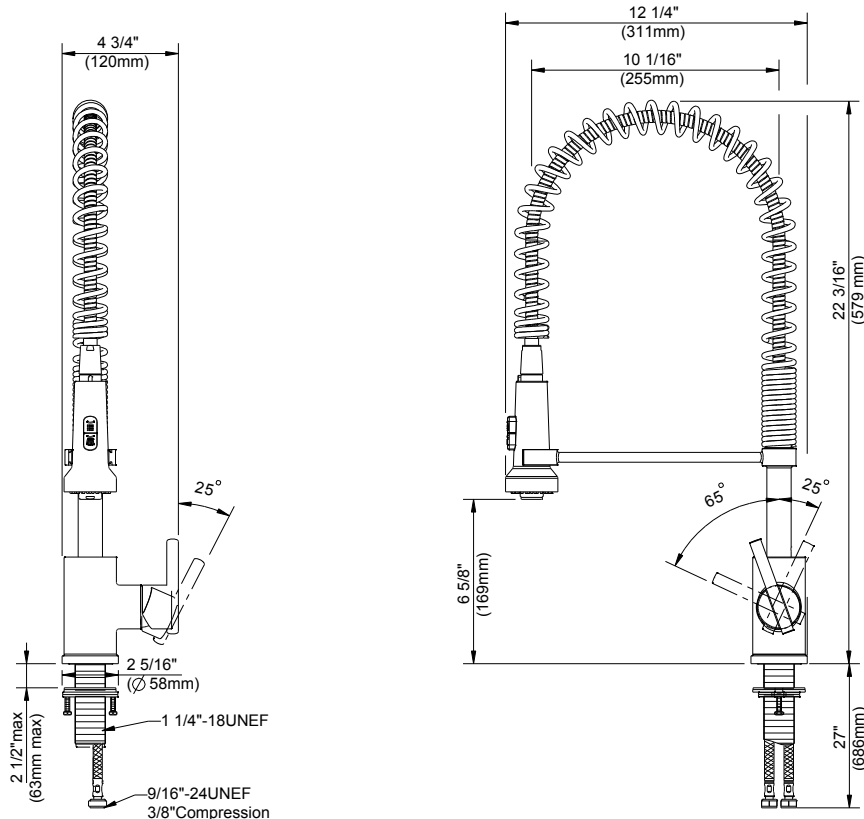

Standards & Certifications

Submittal Information:

Name: _____
Location: _____

Contractor: _____
Contact #: _____