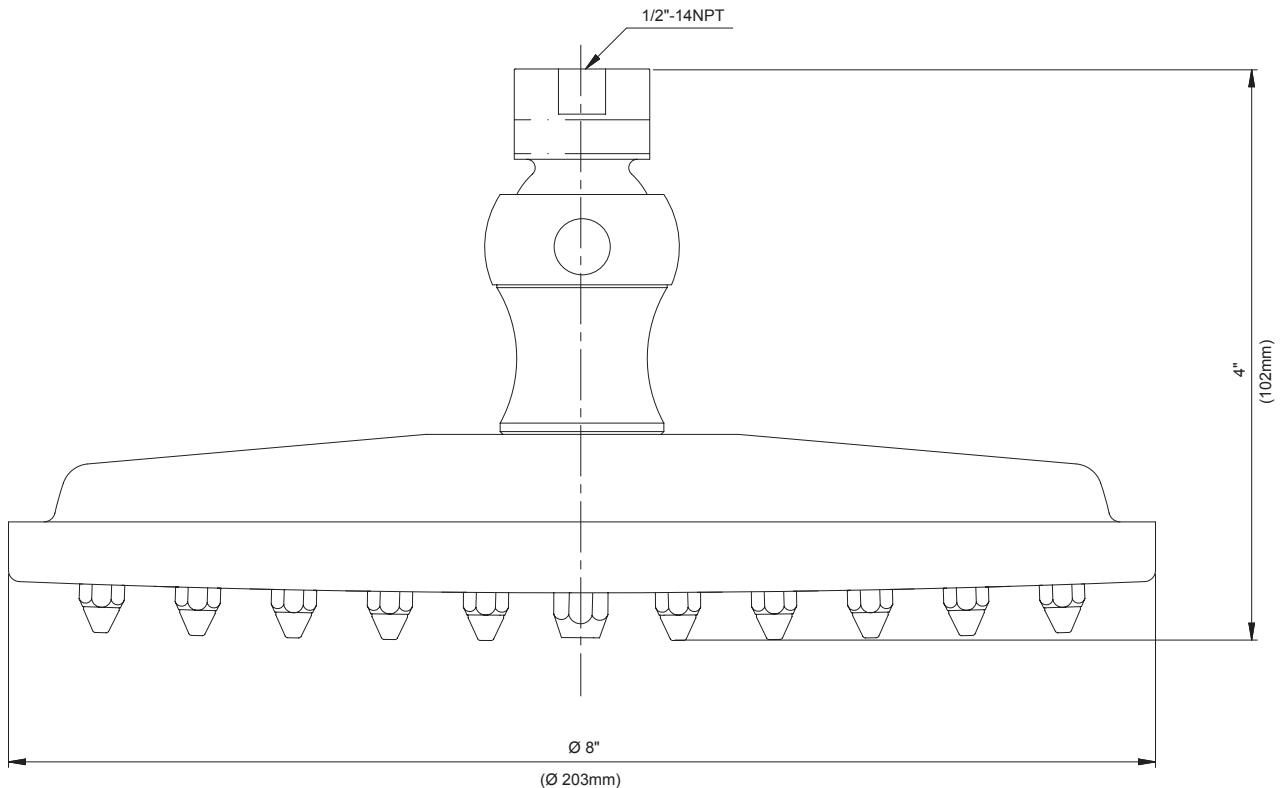

Standards & Certifications

Flow Rate

Submittal Information:

Name: _____ Contractor: _____
Location: _____ Contact #: _____