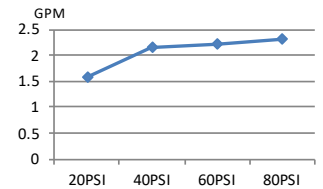

Standards & Certifications

Flow Rate

Submittal Information:

Name: _____ Contractor: _____
Location: _____ Contact #: _____