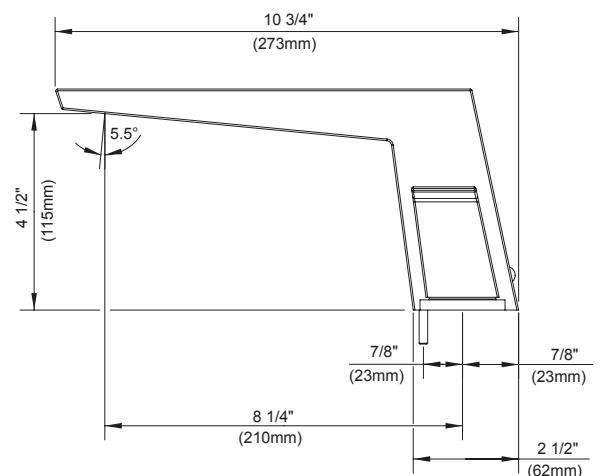

SPECIFICATIONS

Features/Benefits

- 5 1/8" Spout Height; 8 1/4" Spout Reach
- Metal Spout
- Requires Roman Tub Rough-In Valve, D215500BT, Sold Separately
- Optional Personal Spray and Personal Spray Rough-In Sold Separately
- 3-Hole Slip Spout Mounting

Available Color/Finishes

Color	Description
	Chrome

Please see danze.com or current price list for available finishes.
Finish is defined by additional suffix.

Standards & Certifications

Submittal Information:

Name: _____
Location: _____

Contractor: _____
Contact #: _____