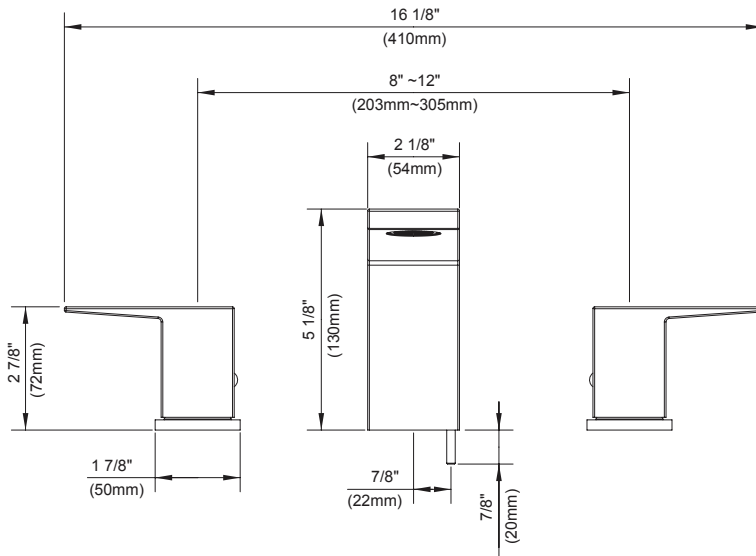

SPECIFICATIONS

Features/Benefits

- 5 1/8" Spout Height; 8 1/4" Spout Reach
- Metal Spout
- Requires Roman Tub Rough-In Valve, D215500BT, Sold Separately
- Optional Personal Spray and Personal Spray Rough-In Sold Separately
- 3-Hole Slip Spout Mounting

Available Color/Finishes

Color	Description
	Chrome

Please see danze.com or current price list for available finishes.
Finish is defined by additional suffix.

Standards & Certifications

Submittal Information:

Name: _____
Location: _____

Contractor: _____
Contact #: _____