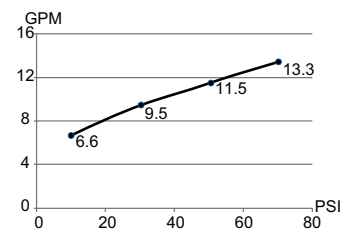

Submittal Information:

Name: _____ Contractor: _____
Location: _____ Contact #: _____