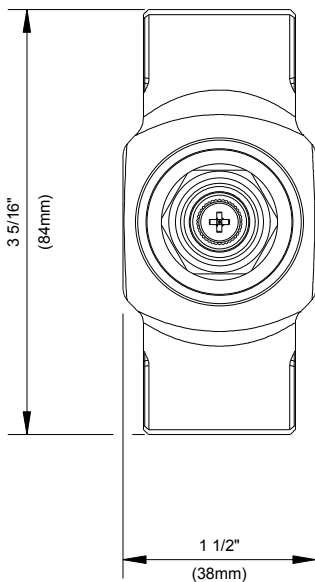

Submittal Information:

Name: _____ Contractor: _____
Location: _____ Contact #: _____