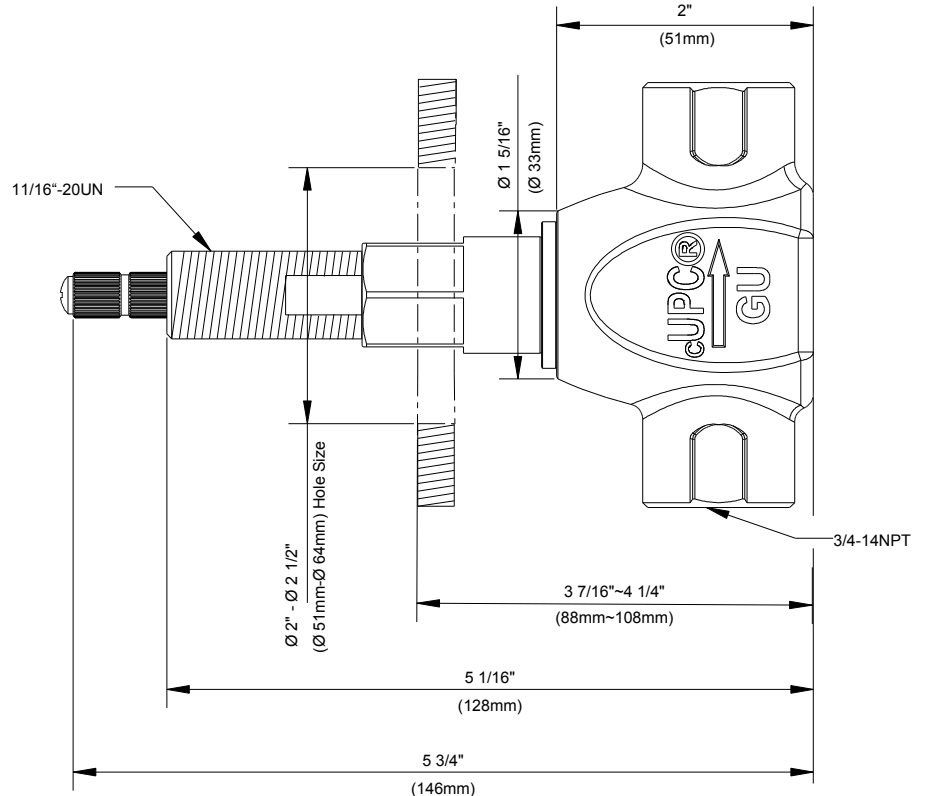

Submittal Information:

Name: _____ Contractor: _____
Location: _____ Contact #: _____