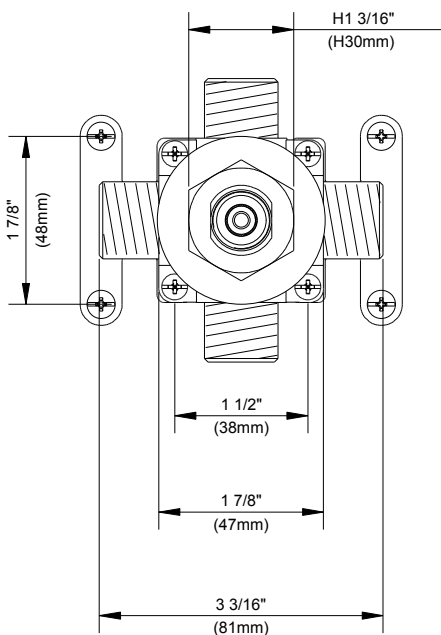

Standards & Certifications

Flow Rate

Submittal Information:

Name: _____
Location: _____

Contractor: _____
Contact #: _____