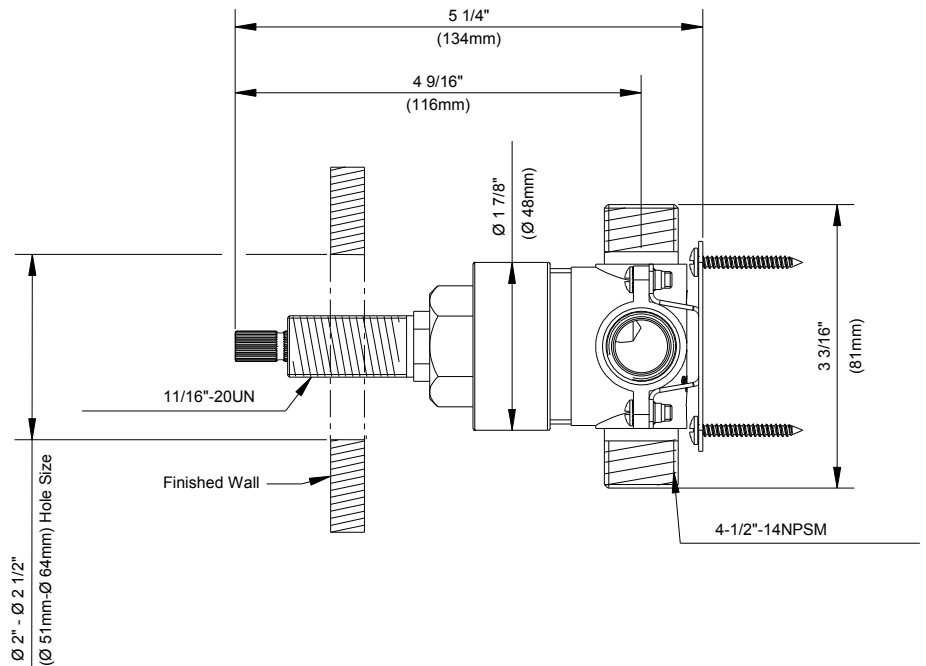

Standards & Certifications

Flow Rate

Submittal Information:

Name: _____
Location: _____

Contractor: _____
Contact #: _____