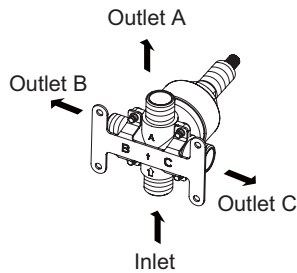

- Discharge Port Usage

Handle Position	Port Mark
1	Pause
2	B
3	A
4	C
5	B
6	A+B
7	A+B+C
8	A+C