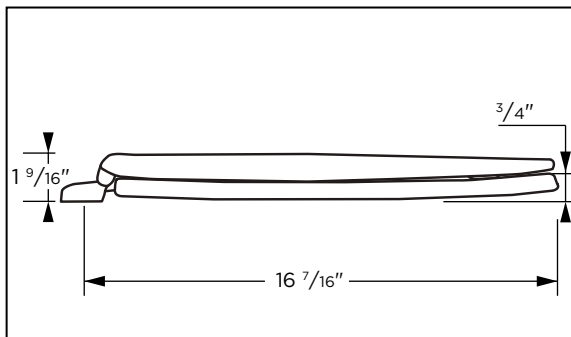

Warranty:

- One Year Manufacturers Warranty

NOTES: Illustrations may not be drawn to scale.