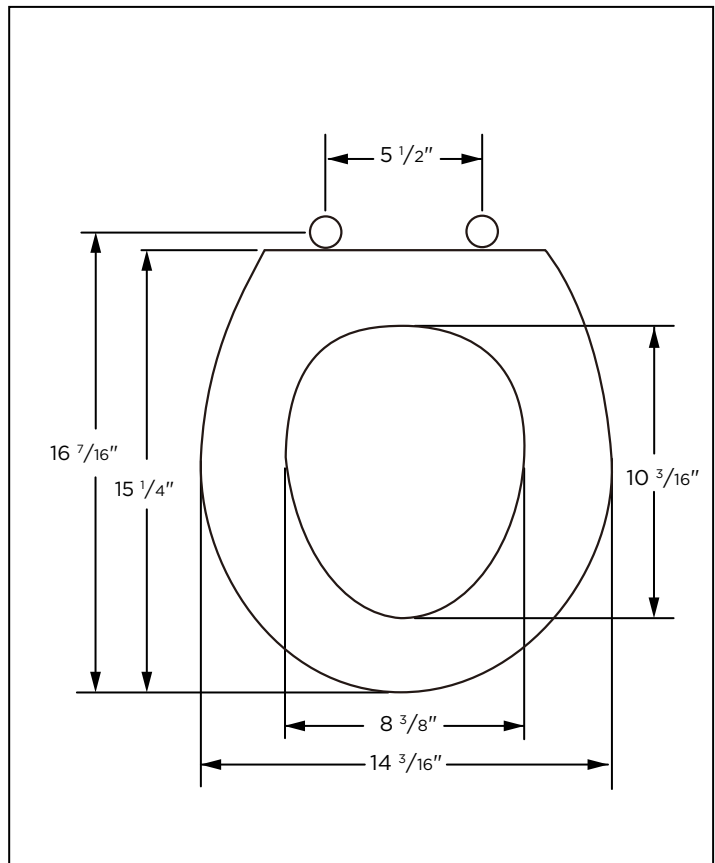

Warranty:

- One Year Manufacturers Warranty

NOTES: Illustrations may not be drawn to scale.