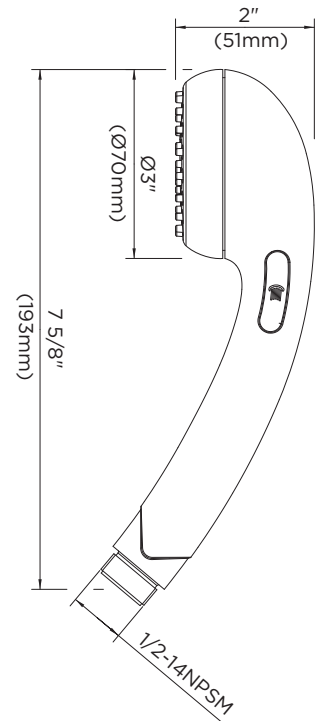

Trickle Hand Showerhead

Features:

- 3" faceplate
- Plastic construction
- Push button trickle or full spray functions
- 2.5GPM (9.5LPM) Max. @ 80PSI
- Chrome or white finish available

Standards & Certifications:

None

Catalog Numbers:

49-003 Trickle Hand Showerhead in Chrome

49-003-CW Trickle Hand Showerhead in White

Prefixes Available:

None

Suffixes Available:

None