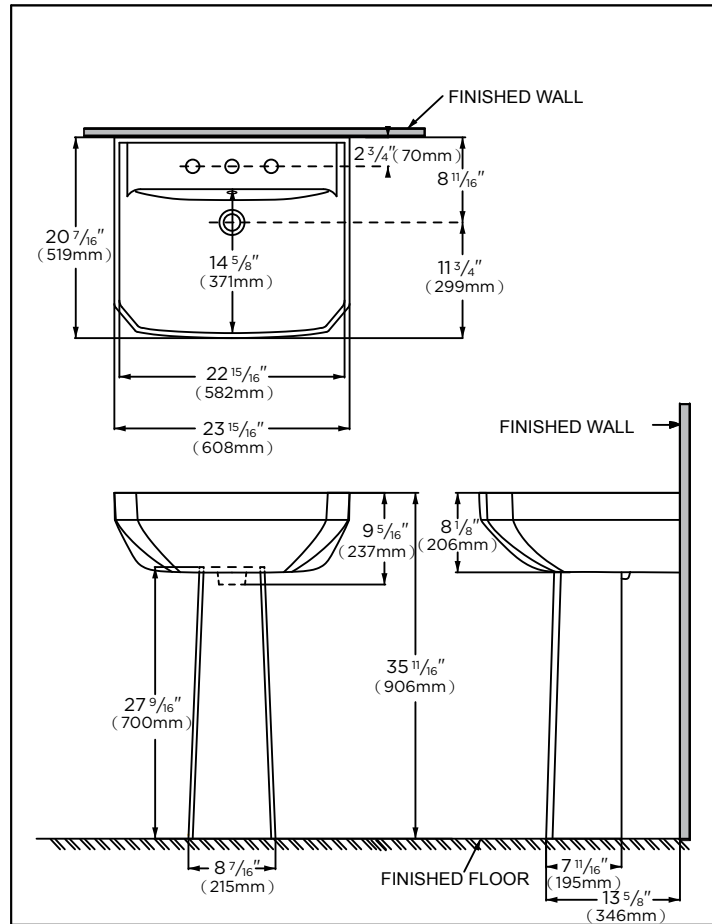

GERBER

www.gerberonline.com

Viper™ Standard Lavatory and Pedestal Combination

Features:

□ 23-562/23-565/23-569

- Vitreous china
- Contemporary design compliments our Viper toilets
- Uniquely designed with a thin ledge and a slanted bowl
- Exposed rear overflow
- 22-15/16" x 14 5/8" Bowl
- 23 15/16" x 20-7/8" Lavatory
- Available in Single Hole, 4" CC and 8" CC configuration
- Wall hanger included (99-161)

Technical Information:

Included Components:

□ Combination	23-562	23-565	23-569
□ Lavatory	13-562	13-565	13-569
□ Pedestal	29-834	29-834	29-834

Fixtures:

Models	23-562	23-565	23-569
Configuration	1 hole	4" centers	8" centers
Height	35 11/16"	35 11/16"	35 11/16"
Width	23 15/16"	23 15/16"	23 15/16"
Depth	20 7/16"	20 7/16"	20 7/16"
Product Weight	83lbs	83lbs	83lbs

Available Colors:

- White and Biscuit

Warranty:

- Limited lifetime warranty

NOTES: All dimensions are in inches. Illustrations may not be drawn to scale.
* Dimensions shown for locations of supply lines and "P" trap are suggested.

IMPORTANT:
Dimensions of fixtures are nominal and may vary within the range of tolerances established by ASME standard A 112.19.2
PLUMBERS NOTE: Provide suitable reinforcement for all wall supports