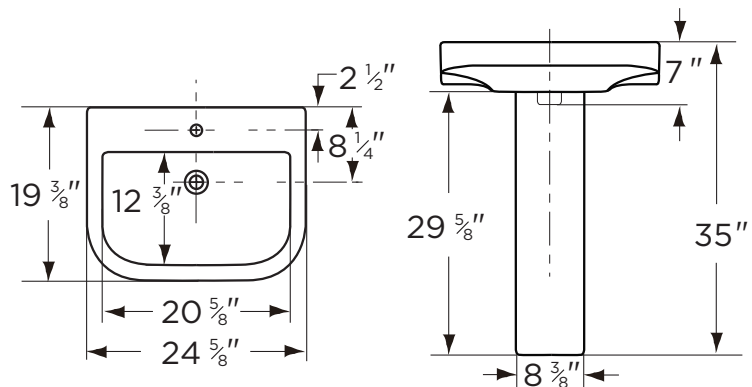

- Contemporary Design
- 24 5/8" x 19 3/8" Lavatory
- 20 5/8" x 12 3/8" Bowl
- 1 Hole (22-592)
- 8" Centers (22-599)
- Available in White

Dimensions:

Height 35"
 Width 24 5/8"
 Depth 19 3/8"
 Shipping Weight 69 lbs

Specifications: Lavatory—#12-592 Shown

Pedestal—#29-845

www.gerberonline.com

Job Name	
Date	
Model Specified	
Quantity	
Customer	
Contractor	
Architect/engineer	

NOTES:
All dimensions are in inches.
Illustrations may not be drawn to scale.

PLUMBERS NOTE:
Provide suitable reinforcement for all wall supports.

IMPORTANT:
Dimensions of fixtures are nominal and may vary within the range of tolerances established by ASME Standard A 112.19.2.