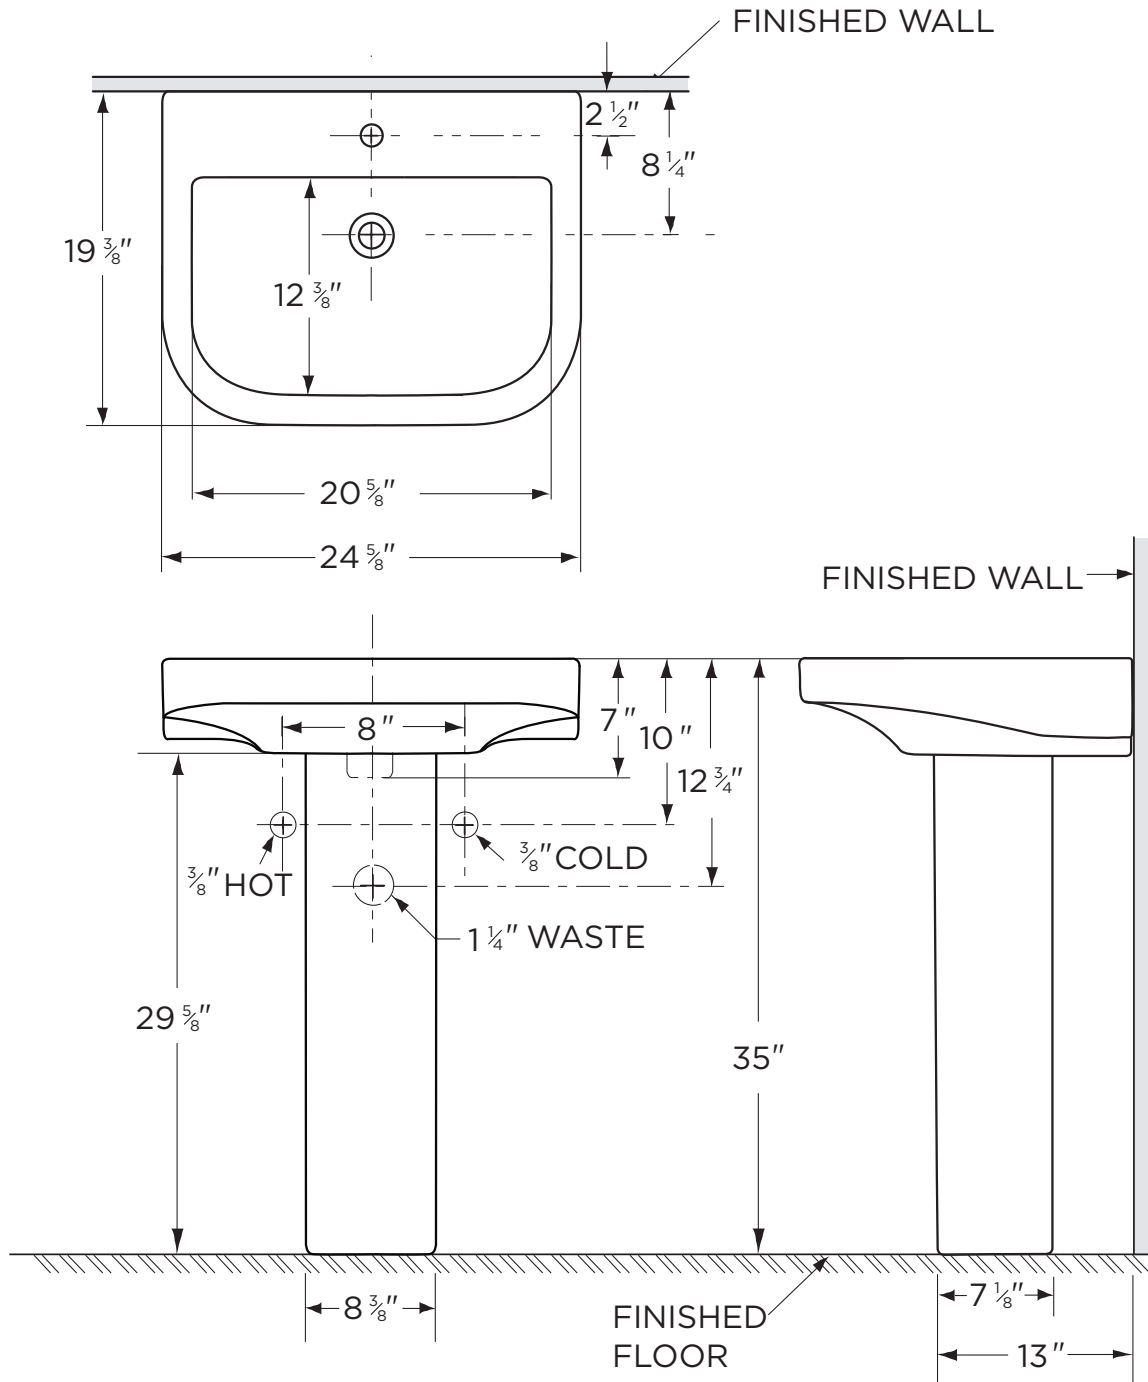

- Contemporary Design
- 24 5/8" x 19 3/8" Lavatory
- 20 5/8" x 12 3/8" Bowl
- 1 Hole (22-592)
- 8" Centers (22-599)
- Available in White

Dimensions:

Height 35"
 Width 24 5/8"
 Depth 19 3/8"
 Shipping Weight 69 lbs

Specifications: Lavatory—#12-592 Shown

Pedestal—#29-845

www.gerberonline.com

Job Name	
Date	
Model Specified	
Quantity	
Customer	
Contractor	
Architect/engineer	

NOTES:
All dimensions are in inches.
Illustrations may not be drawn to scale.

PLUMBERS NOTE:
Provide suitable reinforcement for all wall supports.

IMPORTANT:
Dimensions of fixtures are nominal and may vary within the range of tolerances established by ASME Standard A 112.19.2.