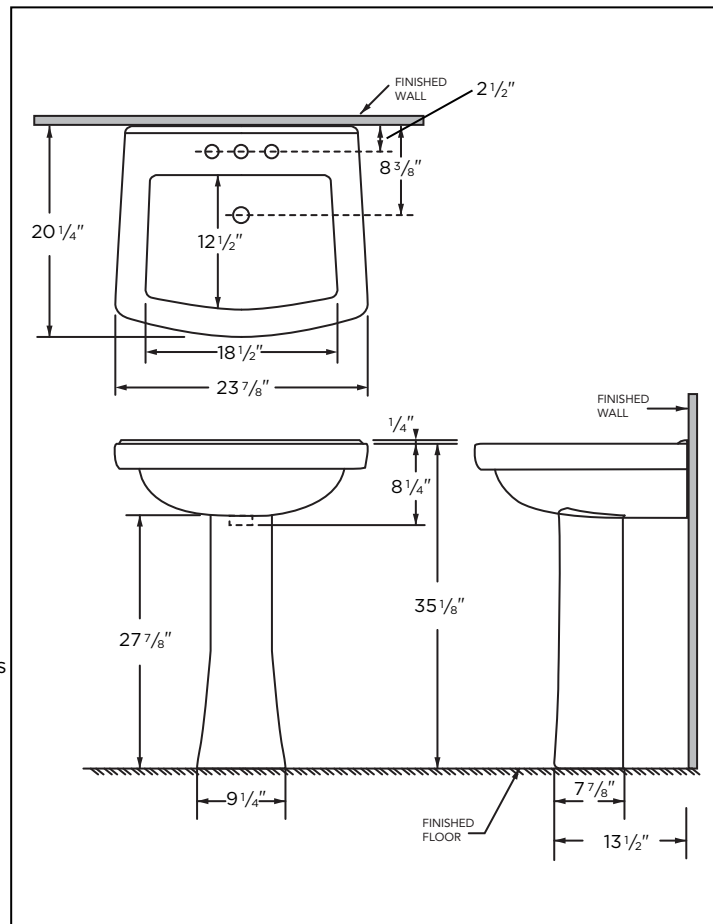

Features:

□ 22-512/22-515/22-519

- Vitreous china
- Combination lavatory and pedestal
- 24" x 20" Pedestal Lavatory
- Single Hole (22-512)
- 4" Centers (22-515)
- 8" Centers (22-519)
- Concealed front overflow
- Available in White and Biscuit

Fixtures:

| Models | 22-512 | 22-515 | 22-519 |
|-----------------|---------|------------|------------|
| Configuration | 1 hole | 4" centers | 8" centers |
| Height | 35 1/8" | 35 1/8" | 35 1/8" |
| Width | 23 7/8" | 23 7/8" | 23 7/8" |
| Depth | 20 1/4" | 20 1/4" | 20 1/4" |
| Shipping Weight | 74lbs | 74lbs | 74lbs |

Accessories:

- None

Colors/Finishes:

- White
- Other: Refer to Price Book for additional colors/finishes

Warranty:

- Limited lifetime warranty

NOTES: All dimensions are in inches. Illustrations may not be drawn to scale.
 * Dimensions shown for locations of supply lines and "P" trap are suggested.

IMPORTANT:
 Dimensions of fixtures are nominal and may vary within the range of tolerances established by ASME standard A 112.19.2
PLUMBERS NOTE: Provide suitable reinforcement for all wall supports