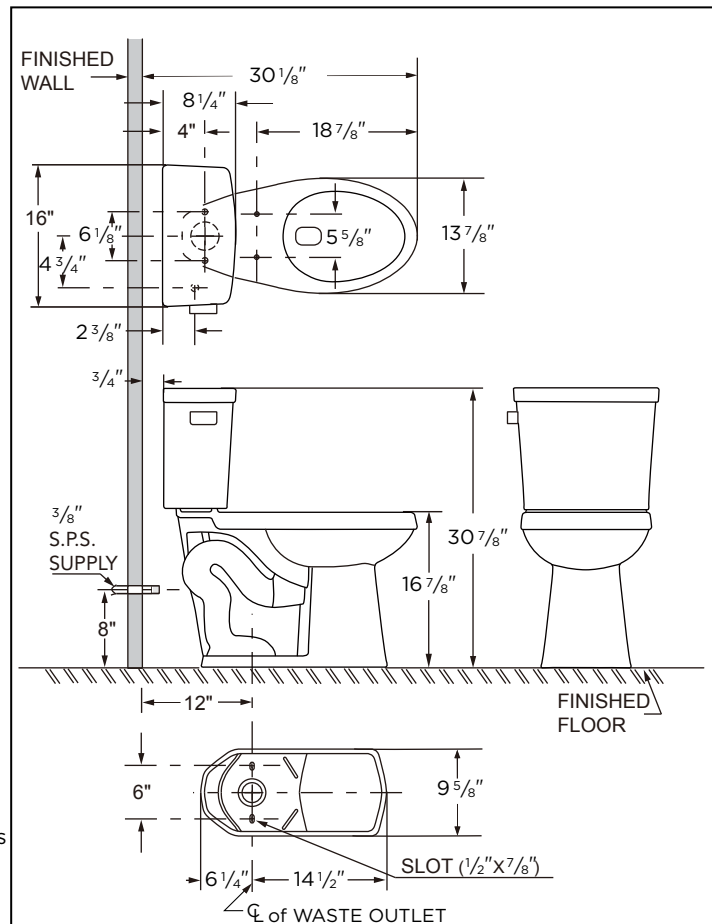

#### □ 20-023

- Vitreous china
- Combination bowl and tank
- 1.28 gpf (4.8 Lpf) High efficiency toilet (HET)
- ADA height elongated bowl
- Syphonic flush action cleans the bowl and prevents splashing
- Color matched all metal tank lever
- 2" fully glazed trapway for effective waste removal
- Available in White and Biscuit
- Color matched bolt caps included
- Toilet seat not included

### Fixtures:

Configuration	Two-piece, elongated ErgoHeight™
Water per Flush	1.28 gpf (4.8 Lpf)
Rough-In	12"
Height	30 7/8"
Width	16"
Depth	29 3/8"
Trapway	2 1/8"
Large Water Surface	10 5/8" X 6 3/4"
Shipping Weight	83 lbs

### Warranty:

- Limited lifetime warranty

HIGH EFFICIENCY TOILET  
**HET**

NOTES: All dimensions are in inches. Illustrations may not be drawn to scale.

#### IMPORTANT:

Dimensions of fixtures are nominal and may vary within the range of tolerances established by ASME standard A 112.19.2 THIS FIXTURE QUALIFIES ACCORDING TO ASME TEST PROCEDURES AS A HIGH EFFICIENCY WATER CLOSET WITH AN AVERAGE CONSUMPTION OF 1.28 gpf (4.8 Lpf) OR LESS.