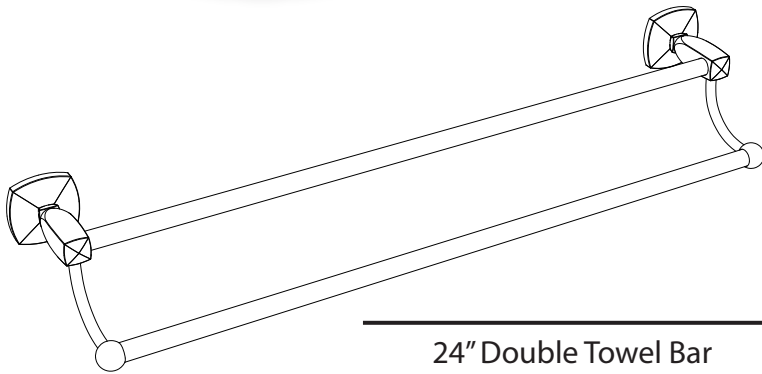

Jewel Collection

General Specifications

24" Double Towel Bar

#4144 (Chrome)
#4154 (Satin Nickel)