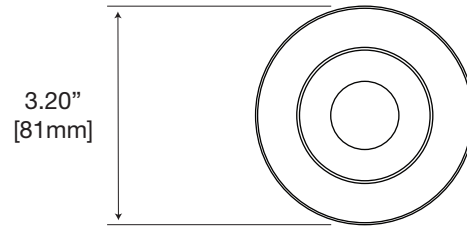

Slender Brush Holder

#1481 (Chrome)
#1482 (Satin Nickel)

15.00"
[381mm]