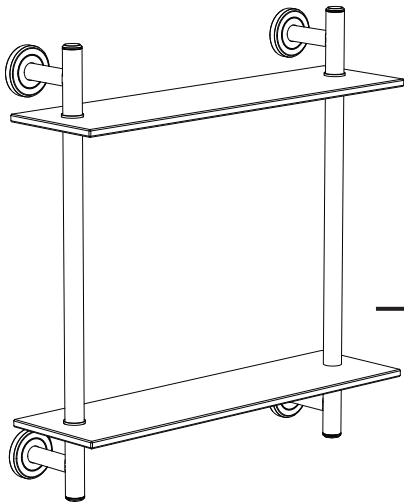

Latitude² Two-Tier Glass Shelf

General Specifications

Two-Tier Glass Shelf

#1392C (Chrome)
#1392SN (Satin Nickel)