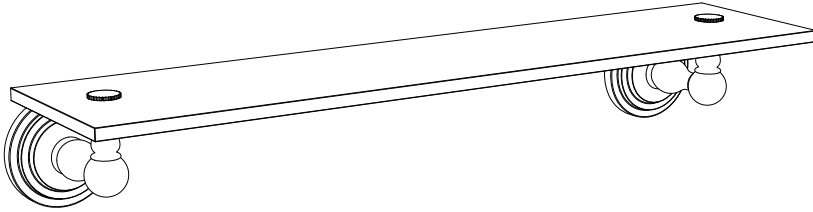

# Marina Collection

General Specifications

Glass Shelf

- #5235 (Chrome)
- #5850 (Satin Nickel)
- #5839 (Bronze)

Rectangle Glass Shelf