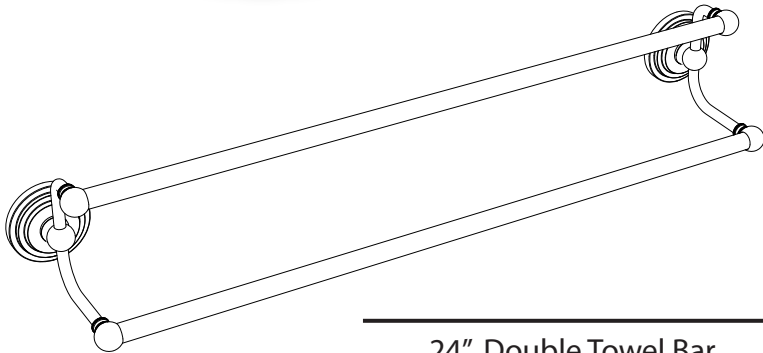

# Marina Collection

General Specifications

24" Double Towel Bar

- #5229 (Chrome)
- #5843 (Satin Nickel)
- #5833 (Bronze)