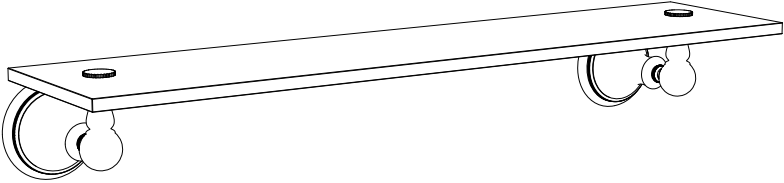

# Laurel Ave. Collection

General Specifications

Glass Shelf

#4586 (Polished Nickel)  
#4596 (Satin Nickel)

Rectangle Glass Shelf