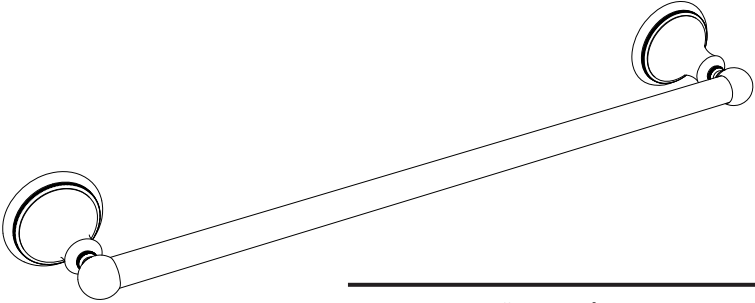

Laurel Ave. Collection

General Specifications

18" Towel Bar

#4581 (Polished Nickel)
#4591 (Satin Nickel)