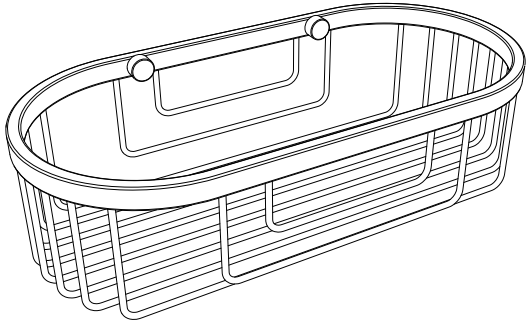

Shower Basket

General Specifications

Oval Shower Basket

- #1576 (Chrome)
- #1577 (Satin Nickel)

Stainless steel construction with concealed mounting