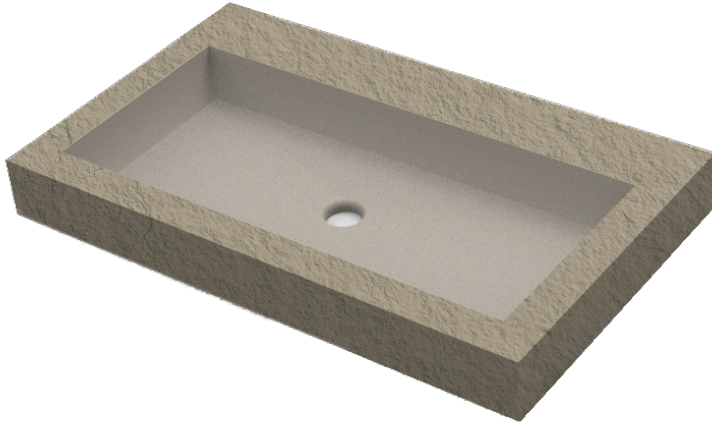

LAKAPPAG

**DIMENSIONS AND WEIGHT**

Length	28 <sup>11/32</sup> " (720 mm)
Width	16 <sup>15/16</sup> " (430 mm)
Height	3 <sup>5/32</sup> " (80 mm)
Weight	51.2 lb (23.2 kg)

**MATERIAL**

Silexpol® (mix of polyurethane resins, silica and other minerals).

**TEXTURE**

Top and sides: Slate.  
Basin interior: Smooth.

**COLORS**

In stock:

On order:

**INCLUDED**

- Installation instructions and owner's manual.

**NOT INCLUDED**

- Drain.
- P-trap.

**FEATURES**

- Nanobath: Bacteriostatic and fungistatic.
- Metalface: Extra coating to improve hardness and strength of washbasin finish.
- Washbasin without overflow.
- Faucet hole:
  - No hole.
  - One hole.
  - Three holes for 8" c/c.
  - Custom hole drilling available upon request.

**INSTALLATION**

- For installation on a countertop or vanity.

Approximate measurements. The manufacturer accepts 5 mm (0.2") variance. Products and specifications shown are subject to change without notice. Please contact AD Waters for any further inquiries, spare parts, etc.