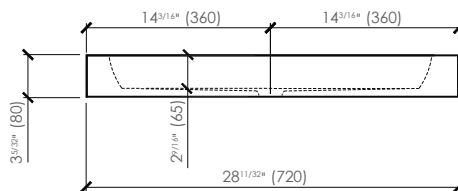

LAKAPPAG

**DIMENSIONS AND WEIGHT**

Length	28 <sup>11/32</sup> " (720 mm)
Width	16 <sup>15/16</sup> " (430 mm)
Height	3 <sup>5/32</sup> " (80 mm)
Weight	51.2 lb (23.2 kg)

**MATERIAL**

Silexpol® (mix of polyurethane resins, silica and other minerals).

**TEXTURE**

Top and sides: Slate.  
Basin interior: Smooth.

**COLORS**

In stock:

On order:

**INCLUDED**

- Installation instructions and owner's manual.

**NOT INCLUDED**

**INSTALLATION**

- For installation on a countertop or vanity.

Approximate measurements. The manufacturer accepts 5 mm (0.2") variance. Products and specifications shown are subject to change without notice. Please contact AD Waters for any further inquiries, spare parts, etc.