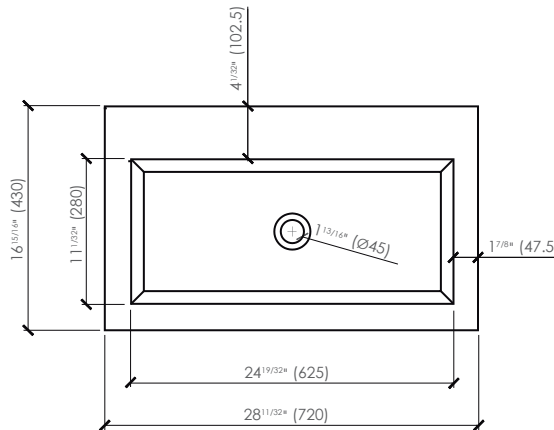

LAKAPPAG

**DIMENSIONS AND WEIGHT**

Length	28 <sup>11/32</sup> " (720 mm)
Width	16 <sup>15/16</sup> " (430 mm)
Height	3 <sup>5/32</sup> " (80 mm)
Weight	51.2 lb (23.2 kg)

**MATERIAL**

Silexpol® (mix of polyurethane resins, silica and other minerals).

**TEXTURE**

Top and sides: Slate.  
Basin interior: Smooth.

**COLORS**

In stock:

On order:

**INCLUDED**

- Installation instructions and owner's manual.

**NOT INCLUDED**

- Drain.
- P-trap.

**FEATURES**

- Nanobath: Bacteriostatic and fungistatic.
- Metalface: Extra coating to improve hardness and strength of washbasin finish.
- Washbasin without overflow.
- Faucet hole:
  - No hole.
  - One hole.
  - Three holes for 8" c/c.
  - Custom hole drilling available upon request.

**INSTALLATION**

- For installation on a countertop or vanity.

Approximate measurements. The manufacturer accepts 5 mm (0.2") variance. Products and specifications shown are subject to change without notice. Please contact AD Waters for any further inquiries, spare parts, etc.