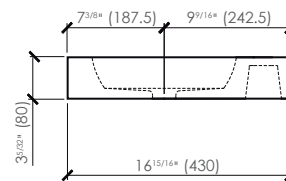

LAKAPPAG

**DIMENSIONS AND WEIGHT**

Length	28 <sup>11/32</sup> " (720 mm)
Width	16 <sup>15/16</sup> " (430 mm)
Height	3 <sup>5/32</sup> " (80 mm)
Weight	51.2 lb (23.2 kg)

**MATERIAL**

Silexpol® (mix of polyurethane resins, silica and other minerals).

**TEXTURE**

Top and sides: Slate.  
Basin interior: Smooth.

**COLORS**

In stock:

On order:

**INCLUDED**

- Installation instructions and owner's manual.

**NOT INCLUDED**

**INSTALLATION**

- For installation on a countertop or vanity.

Approximate measurements. The manufacturer accepts 5 mm (0.2") variance. Products and specifications shown are subject to change without notice. Please contact AD Waters for any further inquiries, spare parts, etc.