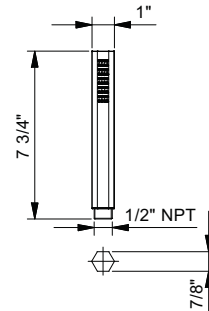

Art. 9849U

VENEZIA anti-lime handshower

- Hexagonal shape
- Anti-siphon check valve
- Anti-lime scale system
- Water flow restricted to 1.8 GPM

Finishes:

☐	Chrome	90 02 9849U
☐	Nickel PVD	90 95 9849U
☐	Matte Gun Metal PVD	90 P5 9849U
☐	Matte British Gold PVD	90 P6 9849U
☐	Matte Copper PVD	90 P9 9849U
☐	Pure Brass PVD	90 Q7 9849U
☐	Raw Metal PVD	90 Q8 9849U
☐	Gold Plus	90 01 9849U

Project:

Room:

Date:

Comments:

Certifications/Awards:

CEC