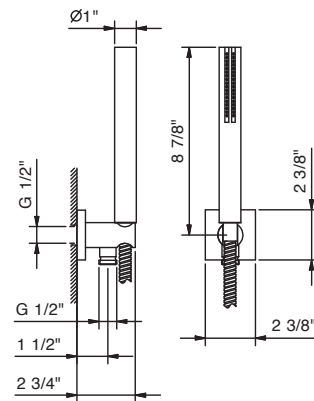

Art. 8052U

Wall-mount handshower set

- Cylindrical handshower with anti-siphon check valve
- SUN handshower
- FIT handshower
- Anti-lime scale system
- 58" vinyl hose
- Water outlet with shower holder
- Square escutcheon
- 1/2" Male NPT fittings
- Water flow restricted to 1.8 GPM
- Water flow restricted to 2.2 GPM
- 2 GPM spare flow restrictor included

Finishes:

- Chrome** 86 02 8052U
- Matte Gun Metal PVD** 86 P5 8052U
- Brushed Stainless steel** 86 93 8052U

Project:

Room:

Date:

Comments:

Certifications/Awards:

CEC