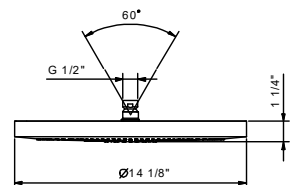

Art. 8084U

14 1/8" Round showerhead

- Solid stainless steel construction
- Anti-lime scale system
- Water flow restricted to 2.5 GPM

Shower arm for wall installation: #8028U

Shower arms for ceiling installation: #9236U, #9237U

Finishes:

- ☐ **Chrome** 86 02 8084U
- ☐ **Matte Black** 86 13 8084U

Project:

Room:

Date:

Comments:

Certifications/Awards: