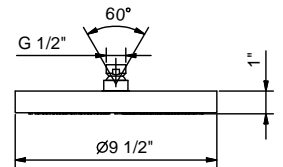

Art. 8083U

9 1/2" Round showerhead

- Solid stainless steel construction
- Anti-lime scale system
- Water flow restricted to 2.5 GPM

Shower arm for wall installation:

#8028U, #8027U, #9231U, #8011U

Shower arms for ceiling installation: #9236U, #9237U

Finishes:

- ☐ **Chrome** 86 02 8083U
- ☐ **Matte Black** 86 13 8083U
- ☐ **Matte White** 86 29 8083U
- ☐ **Nickel PVD** 86 95 8083U
- ☐ **Matte Gun Metal PVD** 86 P5 8083U
- ☐ **Matte British Gold PVD** 86 P6 8083U
- ☐ **Matte Copper PVD** 86 P9 8083U
- ☐ **Pure Brass PVD** 86 Q7 8083U
- ☐ **Raw Metal PVD** 86 Q8 8083U
- ☐ **Gold Plus** 86 01 8083U
- ☐ **Brushed Stainless steel** 86 93 8083U

Project:

Room:

Date:

Comments:

Certifications/Awards: