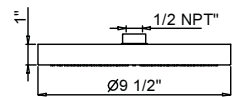

Art. 8083UC

9 1/2" Round showerhead

- Solid stainless steel construction
- Anti-lime scale system
- Water flow restricted to 1.8 GPM

Shower arm for wall installation:

#8028U, #8027U, #9231U, #8011U

Shower arms for ceiling installation: #9236U, #9237U

Finishes:

- ☐ **Chrome** 86 02 8083UC
- ☐ **Matte Black** 86 13 8083UC
- ☐ **Matte White** 86 29 8083UC
- ☐ **Nickel PVD** 86 95 8083UC
- ☐ **Nickel Gun Metal PVD** 86 P5 8083UC
- ☐ **Matte British Gold PVD** 86 P6 8083UC
- ☐ **Matte Copper PVD** 86 P9 8083UC
- ☐ **Pure Brass PVD** 86 Q7 8083UC
- ☐ **Raw Metal PVD** 86 Q8 8083UC
- ☐ **Gold Plus** 86 01 8083UC
- ☐ **Brushed Stainless steel** 86 93 8083UC

Project:

Room:

Date:

Comments:

Certifications/Awards:

CEC