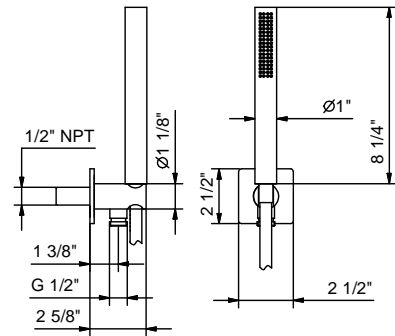

Art. 8068U

Wall-mount handshower set

- 2 1/2" Square escutcheon
- Water outlet with shower holder
- FIT handshower with anti-siphon check valve
- Anti-lime scale system
- 58" vinyl hose
- 1/2" NPT fittings
- Water flow restricted to 1.8 GPM

Finishes:

- ☐ **Chrome** 86 02 8068U
- ☐ **Matte Black** 86 13 8068U
- ☐ **Brushed Stainless steel** 86 93 8068U

Project:

Room:

Date:

Comments:

Certifications/Awards: