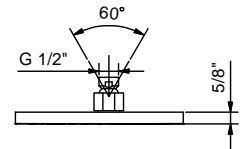

Art. 8008UC

7 7/8" Square showerhead

- Solid brass construction
- Water flow restricted to 1.8 GPM

Shower arm for wall installation:

#8107U, #8108U, #8038U, #8039U

Shower arm for ceiling installation: #8040U, #8041U

Fully inspectable for maintenance and cleaning

Finishes:

- ☐ **Chrome** 86 02 8008UC
- ☐ **Matte Black** 86 13 8008UC

Project:

Room:

Date:

Comments:

Certifications/Awards:

CEC