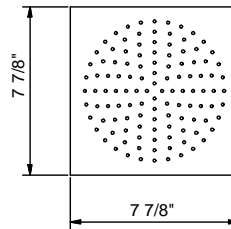

Art. 8008UC

7 7/8" Square showerhead

- Solid brass construction
- Water flow restricted to 1.8 GPM

Shower arm for wall installation:

#8107U, #8108U, #8038U, #8039U

Shower arm for ceiling installation: #8040U, #8041U

Fully inspectable for maintenance and cleaning

Finishes:

- ☐ **Chrome** 86 02 8008UC
- ☐ **Matte Black** 86 13 8008UC

Project:

Room:

Date:

Comments:

Certifications/Awards:

CEC