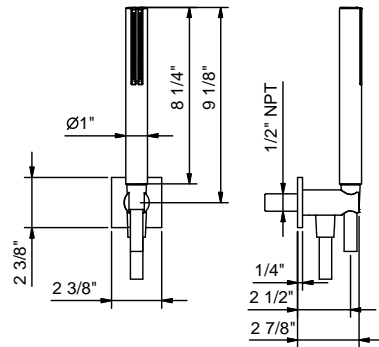

Art. 8105U

Wall-mount handshower set

- SUN handshower with anti-siphon check valve
- FIT handshower
- Anti-lime scale system
- 58" vinyl hose
- Water outlet with shower holder
- Square escutcheon
- 1/2" Male NPT fittings
- Water flow restricted to 1.8 GPM

Finishes:

☐	Chrome	86 02 8105U
☐	Matte Black	86 13 8105U
☐	Matte White	86 29 8105U

Project:

Room:

Date:

Comments:

Certifications/Awards: