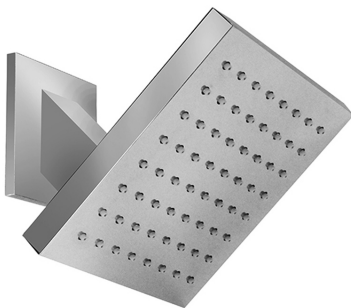

**Art. 8087U**

**Wall-mount square adjustable showerhead**

- Square escutcheon
- Stainless steel construction
- Anti-lime scale system
- 1/2" Male NPT fittings
- Water flow restricted to 2.5 GPM

Finishes:

- Chrome** 86 02 8087U
- Brushed Stainless steel** 86 93 8087U

**Project:**

---

---

**Room:**

---

---

**Date:**