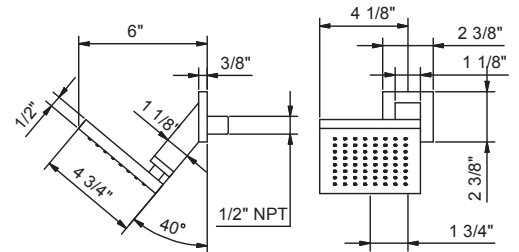

Comments:

Certifications/Awards: