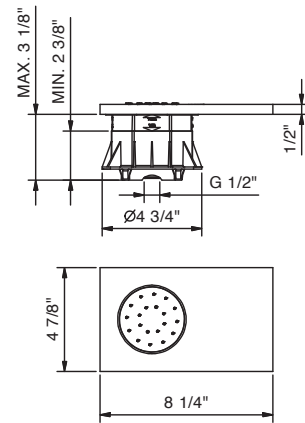

Art. 8054U

MILANO in-wall adjustable body spray

- Anti-lime scale system
- Built-in part included
- Chromed ABS jet
- Flow restricted to 1.0 GPM

To be installed at roughing stage

Finishes:

☐ **Chrome**   86 02 8054U

Project:

Room:

Date:

Comments:

Certifications/Awards: