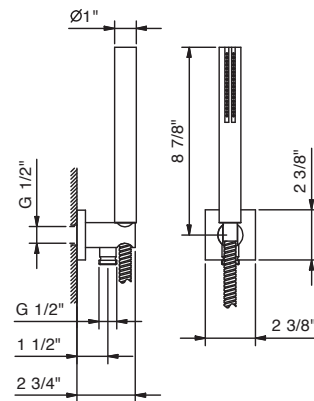

Art. 8052U

Wall-mount handshower set

- Cylindrical handshower with anti-siphon check valve
- SUN handshower
- FIT handshower for PVD and 93 finishes
- Anti-lime scale system
- 58" vinyl hose
- Water outlet with shower holder
- Square escutcheon
- 1/2" Male NPT fittings
- Water flow restricted to 1.8 GPM

Finishes:

- Chrome** 86 02 8052U
- Matte Gun Metal PVD** 86 P5 8052U
- Brushed Stainless steel** 86 93 8052U

Project:

Room:

Date:

Comments:

Certifications/Awards:

CEC