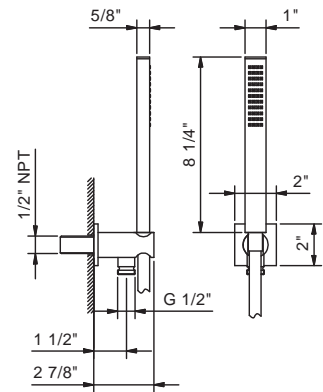

Art. 8021U

Wall-mount handshower set

- SOHO handshower with anti-siphon check valve
- Metal construction
- Water outlet with shower holder
- Square escutcheon
- Anti-lime scale system
- 58" vinyl hose
- 1/2" Male NPT fitting
- Water flow restricted to 1.8 GPM

Finishes:

- ☐ **Chrome** 86 02 8021U
- ☐ **Matte Black** 86 13 8021U

Project:

Room:

Date:

Comments:

Certifications/Awards:

CEC

CAL GREEN