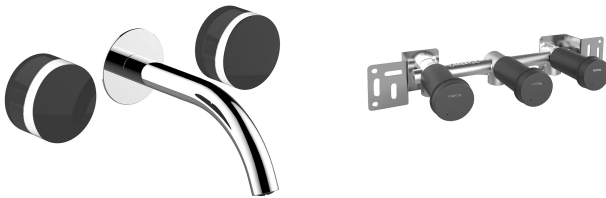

Art. S213SBU+R010AU

Wall-mount washbasin mixer

- 7 7/8" spout projection
- Without handles
- Water flow restricted to 1.2 GPM
- 90° ceramic cartridge
- 1/2" inlets
- Without drain

Note: Handles (2 PCS required) to be ordered separately, please refer to the "Handles" section.

Drain to be ordered separately: please select #9865U or #9867U.

**Trim
Finishes:**

- Chrome** 65 02 S213SBU
- Matte Black** 65 13 S213SBU

**Rough
Finishes:**

- 44 00 R010AU

Project:

Room:

Date: