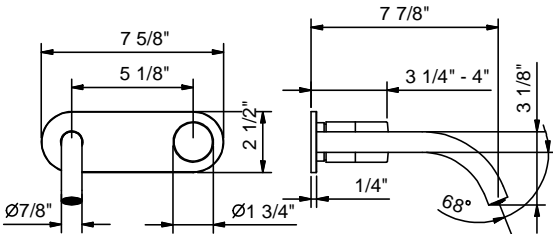

Art. S013SBU+M011AU

Wall-mount washbasin mixer

- 7 7/8" spout projection
- Without handle
- Water flow restricted to 1.2 GPM
- 1/2" inlets
- Without drain

NOTE: Handle to be ordered separately, please refer to the "Handles" section.

Drain to be ordered separately: please select #9865U or #9867U.

Trim Finishes:

- ☐ **Chrome** 65 02 S013SBU
- ☐ **Matte Black** 65 13 S013SBU

Rough Finishes:

- ☐ 44 00 M011AU

Project:

Room:

Date:

Comments: