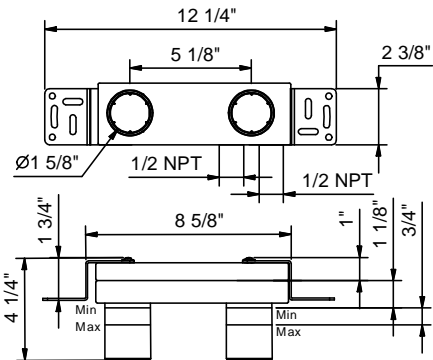

Art. S013SBU+M011AU

Wall-mount washbasin mixer

- 7 7/8" spout projection
- Without handle
- Water flow restricted to 1.2 GPM
- 1/2" inlets
- Without drain

NOTE: Handle to be ordered separately, please refer to the "Handles" section.

Drain to be ordered separately: please select #9865U or #9867U.

Trim Finishes:

- ☐ **Chrome** 65 02 S013SBU
- ☐ **Matte Black** 65 13 S013SBU

Rough Finishes:

- ☐ 44 00 M011AU

Project:

Room:

Date:

Comments: